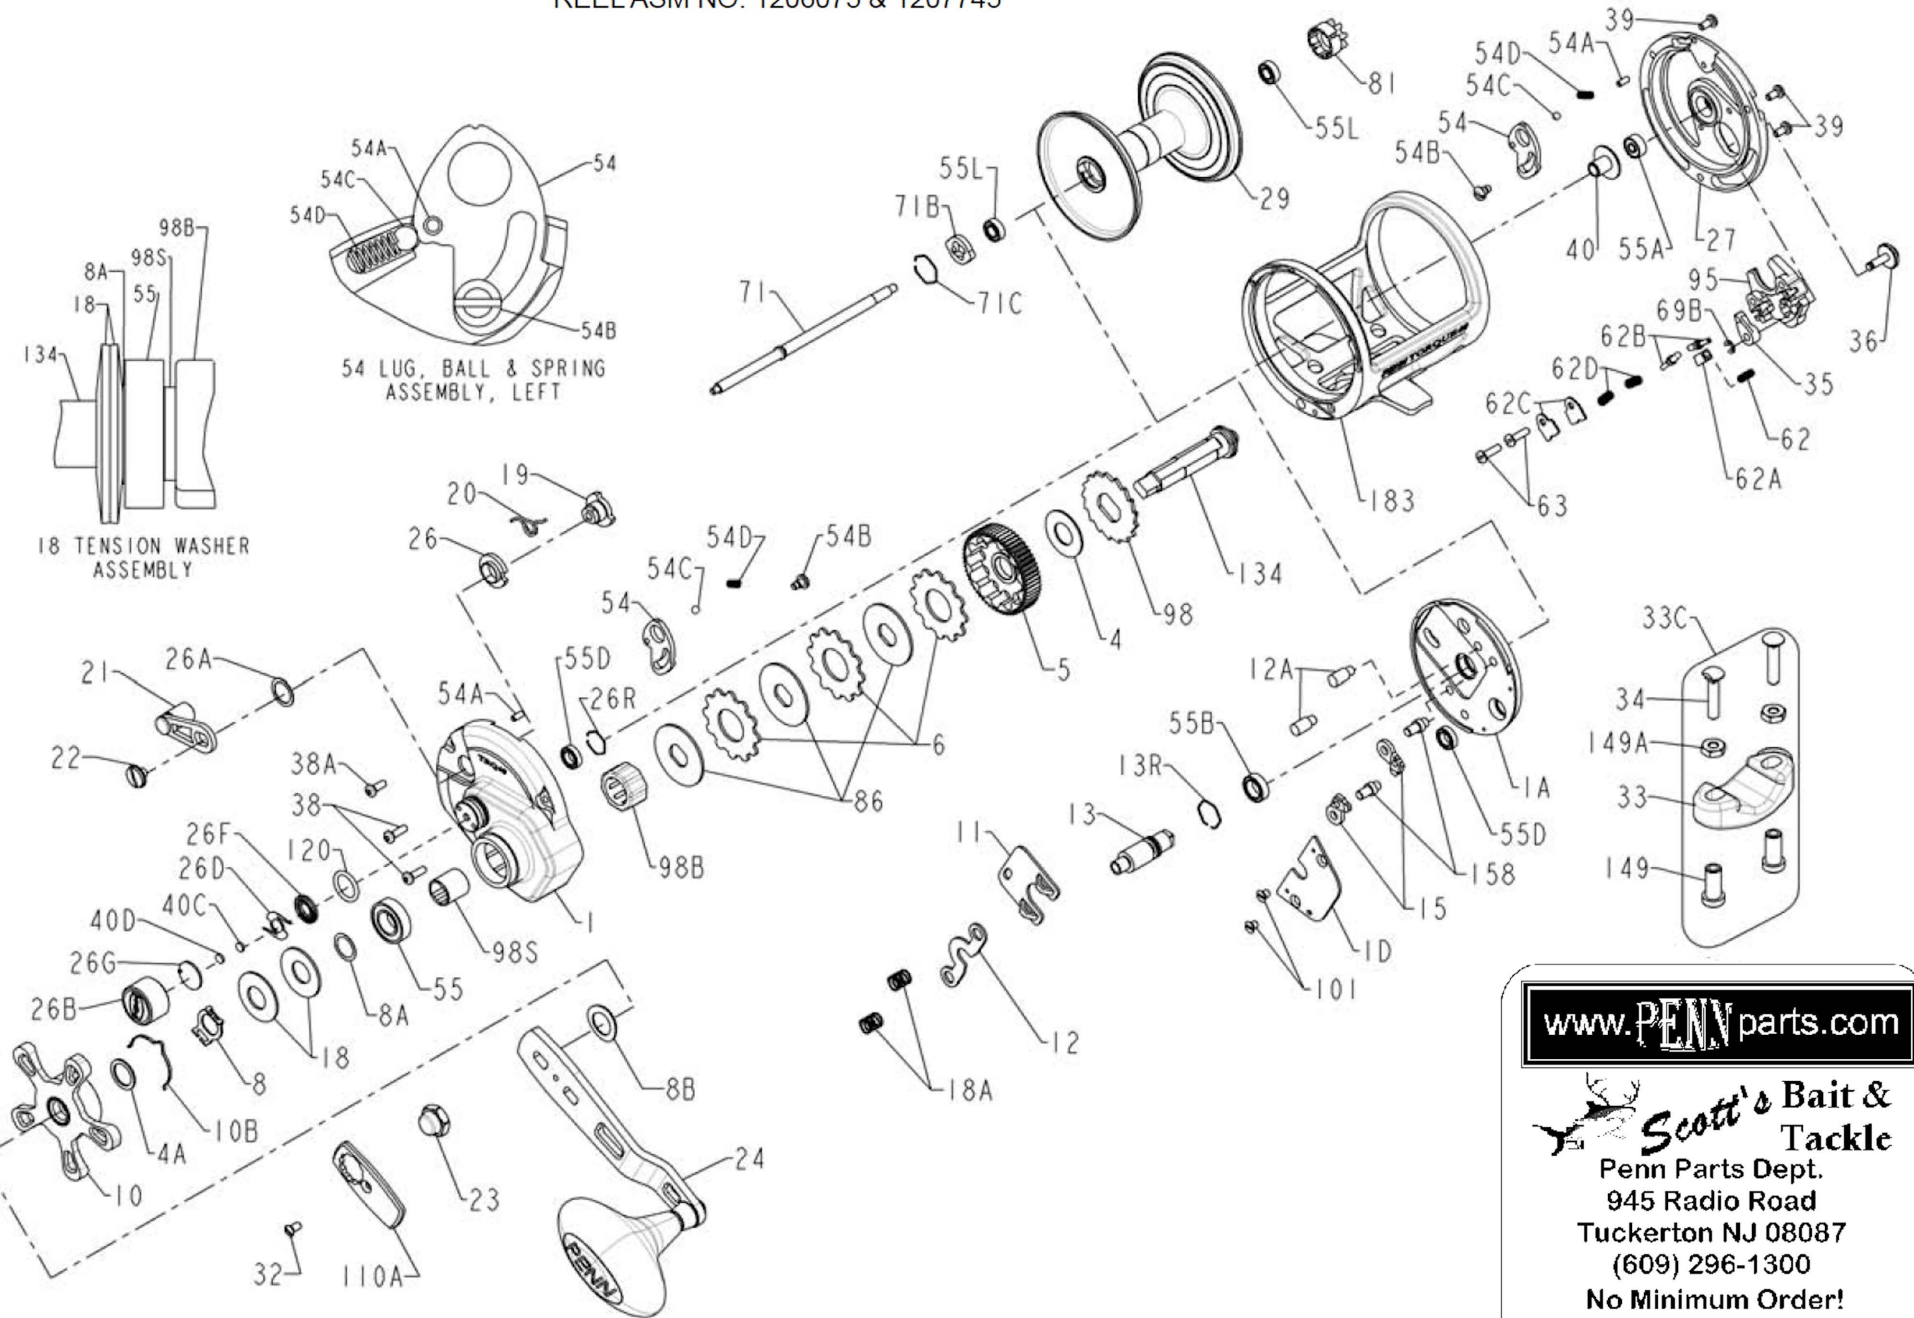

PARTS LIST FOR MODEL TRQ40B & TRQ40BEU

REEL ASM NO. 1206075 & 1207745

SBT Ver 102811
(based on Penn's Rev 1 5-10-2011)

www.PENNparts.com

Scott's Bait & Tackle

Penn Parts Dept.
945 Radio Road
Tuckerton NJ 08087
(609) 296-1300

**No Minimum Order!
Plus, Parts in stock
that Penn doesn't
carry anymore.**

Penn Reel Parts list for:

Model: International Torque TRQ40B & TRQ40BEU

KEY NO	PENN PART #	PUREFISHING PART #	DESCRIPTION
1	1-TRQ40	1228846	RIGHT SIDE PLATE (BLACK/GOLD)
1A	1A-TRQ40	1228856	COVER, RIGHT SIDE
1D	1D-TRQ40	1228867	GEAR COVER (BLACK)
4	4-60	1180755	GRAPHITE WASHER
4A	4-300T	1180770	GRAPHITE WASHER
5	5-TRQ15	1229005	MAIN GEAR
6	6-TRQ40	1237037	DRAG WASHER (4 REQUIRED)
8	8-TRQ40	1229041	DETENT SPRING RETAINER
8A	8A-TS7-8	1229050	SHIM
8B	8-60	1181056	TENSION WASHER
10	10-TRQ40	1229306	DRAG STAR (BLACK)
10B	10B-2.5FR	1181218	DETENT SPRING
11	11-TRQ40	1229316	ECCENTRIC JACK
12	12-555	1181271	PINION YOKE
12A	12A-TRQ40	1229319	YOKE PIN (2 REQUIRED)
13	13-TRQ15	1229339	PINION
13R	13R-TRQ40	1229364	RETAINING RING
15	15-TRQ40	1229374	DOG ASSEMBLY (2 REQUIRED)
18	18-505	1181623	TENSION WASHER (2 REQUIRED)
18A	18-525	1181624	YOKE SPRING (2 REQUIRED)
19	19-TRQ40	1229430	ECCENTRIC
20	20-525	1181785	ECCENTRIC SPRING
21	21-TRQ40	1229450	ECCENTRIC LEVER ASSEMBLY (BLACK/GOLD)
22	22-TRQ40	1229457	SEMS SCREW W/WASHER (BLACK)
23	23-TRQ40	1229462	HANDLE NUT (BLACK)
24	24-TRQ40	1229501	HANDLE ASSEMBLY (BLACK/GOLD)
26	26-TRQ25	1229579	ECCENTRIC BUSHING
26A	26A-TRQ40	1229583	LEVER WASHER
26B	26B-525MAG2	1214706	SPOOL TENSION CAP
26D	26D-525MAG2	1125769	CLICK SPRING
26F	26F-525MAG2	1125768	CLICK PLATE A
26G	26G-525MAG2	1125772	CLICK PLATE B
26R	26R-525MAG2	1214654	RETAINING RING
27	27-TRQ40	1229717	LEFT SIDE PLATE (BLACK/GOLD)
29	29-TRQ40	1229808	SPOOL (BLACK/GOLD)
32	32-525MAG2	1214707	SCREW 5-40 (BLACK)
33	33N-113	1182754	ROD CLAMP
33C	33C-TRQ40	1229936	ROD CLAMP KIT
34	34-45	1182788	CLAMP SCREW 10-24 (2 REQUIRED)
35	35-TRQ40	1229949	CLICK TONGUE