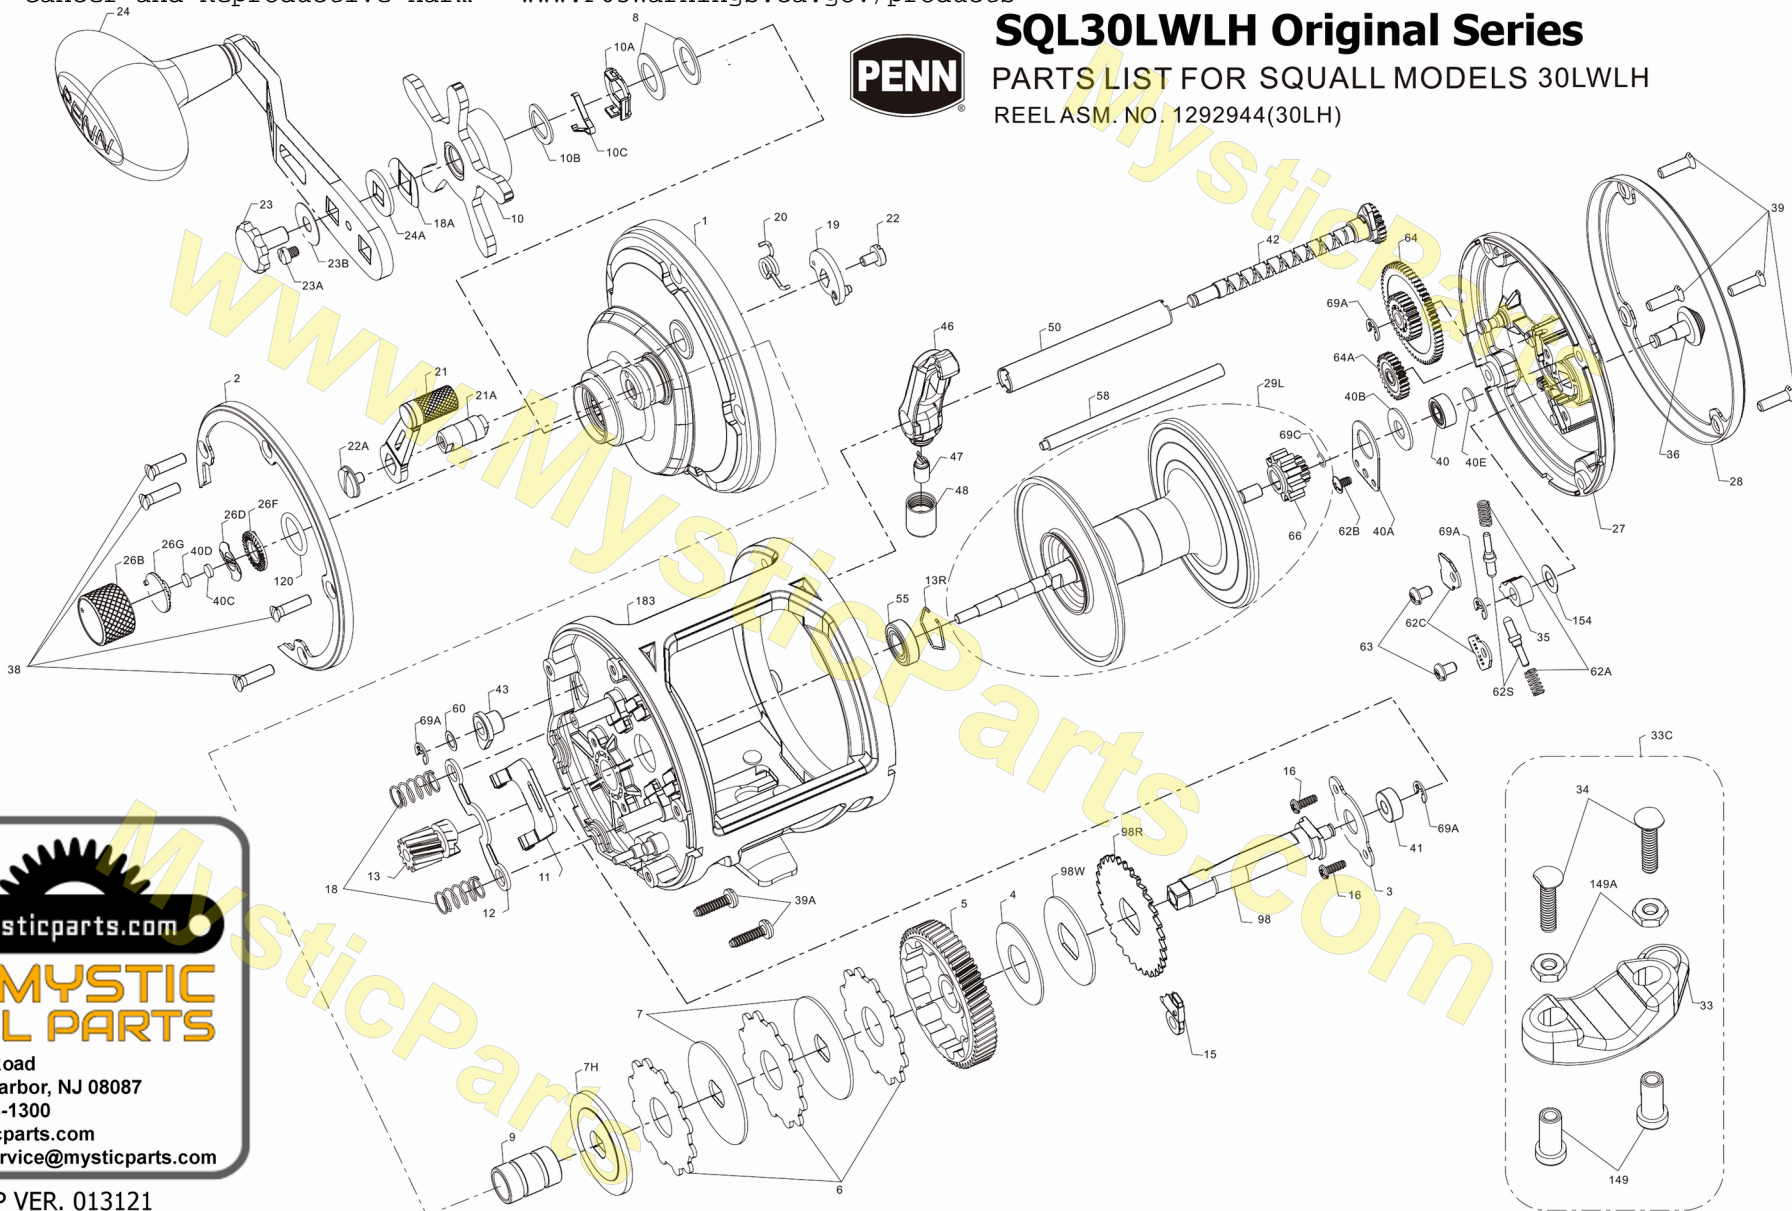

SQL30LWLH Original Series

PARTS LIST FOR SQUALL MODELS 30LWLH

REEL ASM. NO. 1292944(30LH)

mysticparts.com
MYSTIC REEL PARTS
965 Radio Road
Little Egg Harbor, NJ 08087
+1 (609) 296-1300
www.mysticparts.com
customerservice@mysticparts.com

MRP VER. 013121
(Based on Penn's Rev 1, 4-6-2013)

Penn Reel Parts list for Model: SQL30LWLH Squall 30-LH Levelwind (LEFT HANDED) (1292944)

KEY	Penn Part	PureFishing	KEY	Penn Part	PureFishing
NO	Number	Part#	NO	Number	Part#
1	1-SQL30LWLH	1308809	38	38-SQLLW	1308760
2	2-SQL30LWLH	1308810	39	39-SQLLW	1308761
3	3-SQL15LW	1308743	39A	39A-30SLD	1258668
4	4-FTH20LQ	1188703	40	40-FTH20LW	1188661
5	5-SQL30LWLH	1308811	40A	40A-FTH20LW	1188663
6	6-FTH20LW	1188705	40B	40B-FTH20LW	1188662
7	7-FTH20LW	1188706	40C	40C-525MAG2	1208115
7H	7H-FTH20LW	1188707	40D	40D-525MAG2	1125771
8	8-FTH20LW	1188709	40E	40E-SQLLW	1308762
9	9-FTH20LW	1188708	41	41-SQL15LW	1308763
10	10-FTH20LWLH	1275218	42	42-FTH25LW	1188725
10A	10A-FTH20LW	1188711	43	43-FTH20LW	1188669
10B	10B-FTH20LW	1188710	46	46-FTH40LW	1208129
10C	10C-525MAG2	1188712	47	47-FTH20LW	1188672
11	11-SQL15LW	1308745	48	48-FTH20LW	1208120
12	12-SQL30LW	1308778	55	55-SQL30W	1308787
13	13-SQL30LWLH	1308812	58	58-SQL30LW	1308788
13R	13R-SQL30LW	1308780	60	60-FTH20LW	1188670
15	15-FTH20LW	1188675	62A	62A-310	1184033
16	16-SQLLW	1308749	62B	62B-SQLLW	1188722
18	18-FTH20LW	1188688	62C	62C-321LH	1184041
18A	18A-FTH20LW	1188714	62S	62S-SQLLW	1308765
19	19-SQL20LWLH	1308804	63	63-500S	1184052
20	20-SQL20LWLH	1308805	64	64-FTH20LW	1188658
21	21-SQL30LW	1308781	64A	64A-FTH40LW	1208073
21A	21A-SQL30	1308782	66	66-FTH20LW	1188678
22	22-FTH20LW	1188690	69A	69A-FTH20LW	1188659
22A	22-525MAG2	1214705	69C	69C-FTH20LW	1188677
23	23-FTH20LW	1208117	98	98-FTH20LWLH	1275562
23A	23A-FTH20LW	1188717	98R	98R-FTH20LW	1188701
23B	23B-FTH20LW	1207784	98W	98W-FTH20LW	1188702
24	24-SQLSD	1276618	120	120-SQLLW	1308766
24A	24A-FTH20LW	1188715	149	149-45	1184702
26B	26B-SQLLW	1308753	149A	149-200	1184706
26D	26D-525MAG2	1125769	154	154-117	1184721
26F	26F-525MAG2	1125768	183	183-SQL30LWLH	1308815
26G	26G-525MAG2	1125772			
27	27-SQL30LWLH	1308813			
28	28-SQL30LW	1308784			
29L	29L-SQL30LWLH	1308814			
33	33N-113	1182754			
33C	33C-SQLSD	1276626			
34	34-45	1182788			
34C	34C-45	1182862			
35	35-SQLLW	1308758			
36	36-SQLLW	1308759			

MYSTIC REEL PARTS REVISION!

NOTE:

Many of www.mysticparts.com schematics include changes that were either made by Penn, or errors found and corrected by our parts dept.
MRP VER. 013121 (Based on Penn's Rev 2, 9-19-2014)

1/8/2024 PART DESCRIPTION FOR KEY #9 CORRECTED

PENN ERRORS ON THE REV. 1 SCHEMATICS

KEY	Penn Part	PureFishing	DESCRIPTION
NO	Number	Part#	
50	50-FTH25LW	1188728	WORM SHIELD was incorrect! Use ---->
154A	154A-SQL15LW	1308767	MAIN GEAR SHAFT WASHER <---- WAS ON REV 1 BUT REMOVED FROM REV 2.

ACTUAL PARTS THAT ARE IN REEL ARE:

KEY	Penn Part	PureFishing	DESCRIPTION
NO	Number	Part#	
50	50-SQL20LW	1308773	WORM SHIELD