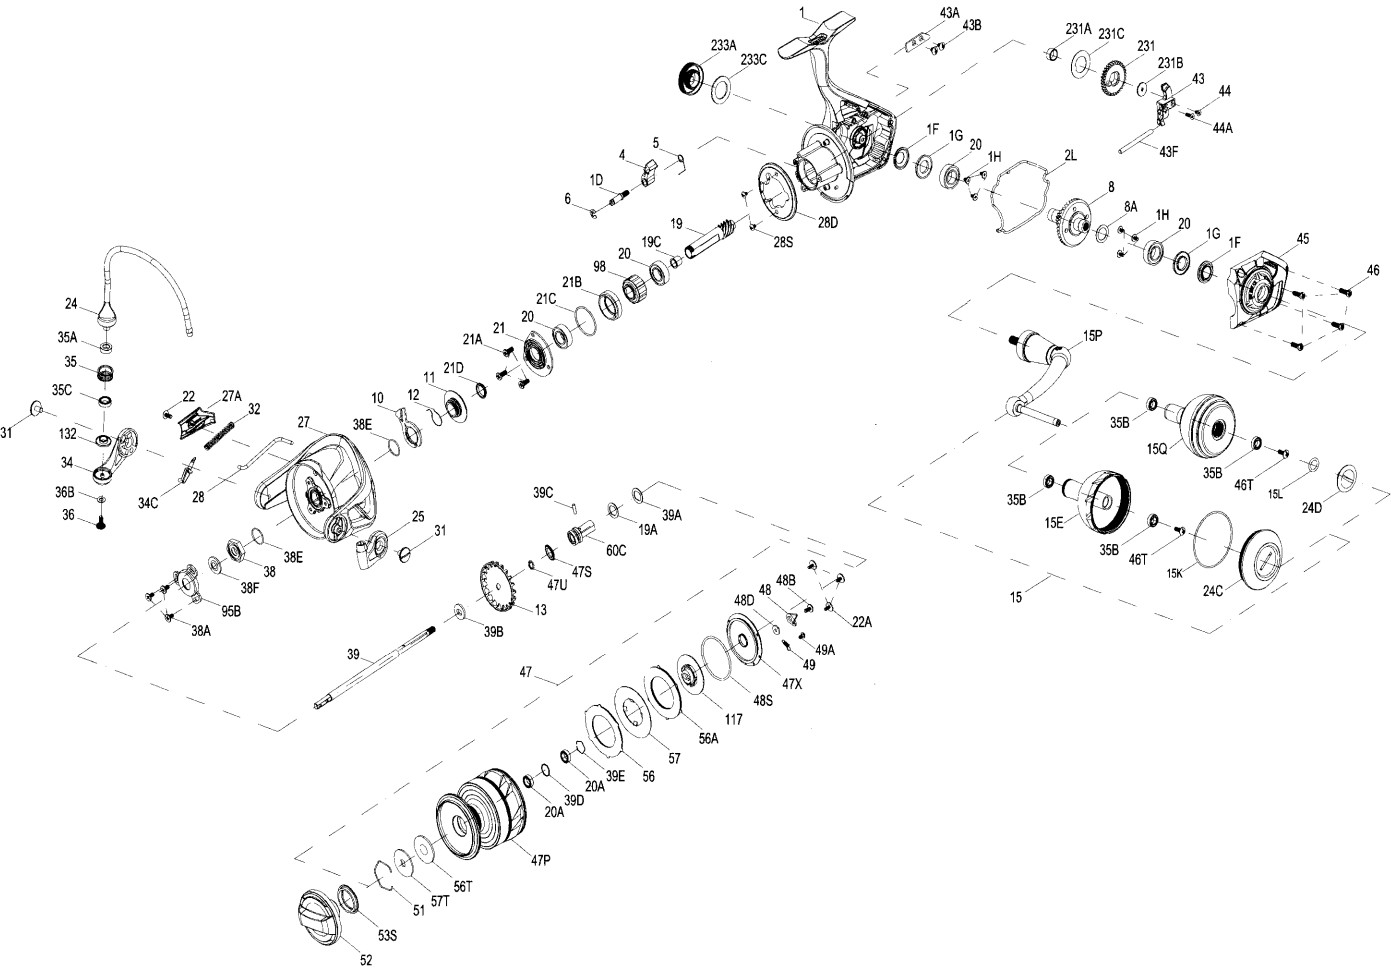

PARTS LIST FOR MODEL SLAMMER IV 8500DX

KEY NO.	PART NO.	STYLE NO.	DESCRIPTION
25	1559370	25-SLAIV7500DX	Bail Holder
27	1559387	27-SLAIV8500DX	Rotor
27A	1559372	27A-SLAIV7500DX	Rotor Cover
28	1559382	28-SLAIV8500	Rotor Trip Lever
28D	1277161	28D-SSV7500	Rotor Brake
28S	1277054	28S-SSV5500	Rotor Brake Screw(2req.)
31	1277055	31-SSV5500	Bail Arm Screw (2req.)
32	1559351	32-SLAIV7500	Bail Spring
34	1559373	34-SLAIV7500DX	Bail Arm
34C	1277164	34C-SSV7500	Pivot Arm
35	1277165	35-SSV7500	Line Roller
35A	1419050	35A-SLA5500	Line Roller Bushing
35B	1377606	35A-BTLII8000LC	Line Roller Ball Bearing(4req.)
35C	1559273	35C-SLAIV5500	Ball Bearing
36	1277166	36-SSV7500	Line Roller Screw
36B	1417809	36B-CLA6000	Bail Arm Screw Washer
38	1419103	38-SLA7500	Rotor Nut
38A	1119121	20C-7000AF	Screw(3req.)
38E	1302502	232B-SSV3500	Bearing Retainer O-Ring(2req.)
38F	1419080	38F-SLA7500	Rotor-Main Shaft Seal
39	1559352	39-SLAIV7500	Main Shaft
39A	1559353	39A-SLAIV7500	Spool Adjust Washer(2req)
39B	1277067	39B-SSV5500	Main Shaft Washer
39C	1559354	39C-SLAIV7500	Main Shaft Dowel
39D	1559302	39D-SLAIV5500DX	Washer
39E	1559277	39E-SLAIV5500	Lock Spring
43	1419105	43-SLA7500	Oscillation Slider
43A	1277173	43A-SSV7500	O/S Slider Guide
43B	1277070	43B-SSV5500	Screw(2req.)
43F	1389567	43F-CLA6000	O/S Slider Guide Shaft
44	1385672	44-CLA8000	Main Shaft Screw
44A	1447691	44A-SLAI1185HS	Screw
45	1559388	45-SLAIV8500DX	Body Cover Assembly
46	1277074	46-SSV5500	Body Cover Screw (4req.)
46T	1341500	3-SSV7500LC	A/R Button Screw(2req.)
47	1559389	47-SLAIV8500DX	Spool Assembly
47P	1559390	47P-SLAIV8500DX	Spool
47S	1494699	47S-SSV12500LL	Seal
47U	1525247	47U-CLA115000	Seal
47X	1559358	47X-SLAIV7500	Drag Cover
48	1419069	48-SLA5500	Spool Click Plate
48B	1385581	48B-CLA3000	Spool Clicker Spring Screw
48D	1385579	48D-CLA3000	Spool Clicker Spacer Ring
48S	1559359	48S-SLAIV7500	Spool Seal
49	1259579	49-7000AF	Spring
49A	1559283	49A-SLAIV5500	Screw
51	1277085	51-SSV5500	Drag Washer Retainer
52	1559377	52-SLAIV7500DX	Drag Knob Assembly
53S	1339555	53S-CLA5000	Drag Knob Seal
56	1419077	56-SLA7500	Drag Friction Washer
56A	1419078	56A-SLA7500	Drag Friction Washer
56T	1277089	56T-SSV5500	Drag Friction Washer
57	1559361	57-SLAIV7500	Keyed Drag Washer
57T	1419058	57T-SLA5500	Keyed Drag Washer
60C	1559362	60C-SLAIV7500	Spool Support Sleeve
95B	1419114	95B-SLA7500	Rotor Nut Locking Plate
98	1277190	98-SSV7500	Clutch/Sleeve Assembly
117	1559363	117-SLAIV7500	Drag Drive Plate
132	1419163	132-SLA9500	Line Roller Collar
231	1419117	231-SLA7500	Oscillation Gear
231A	1339566	231A-CLA5000	O/S Gear Bushing
231B	1277100	231B-SSV5500	O/S Gear Screw
231C	1389603	231C-CLA6000	O/S Gear Washer
233A	1559378	233A-SLAIV7500DX	Handle Cap
233C	1419076	233C-SLA5500	Handle Cap Seal