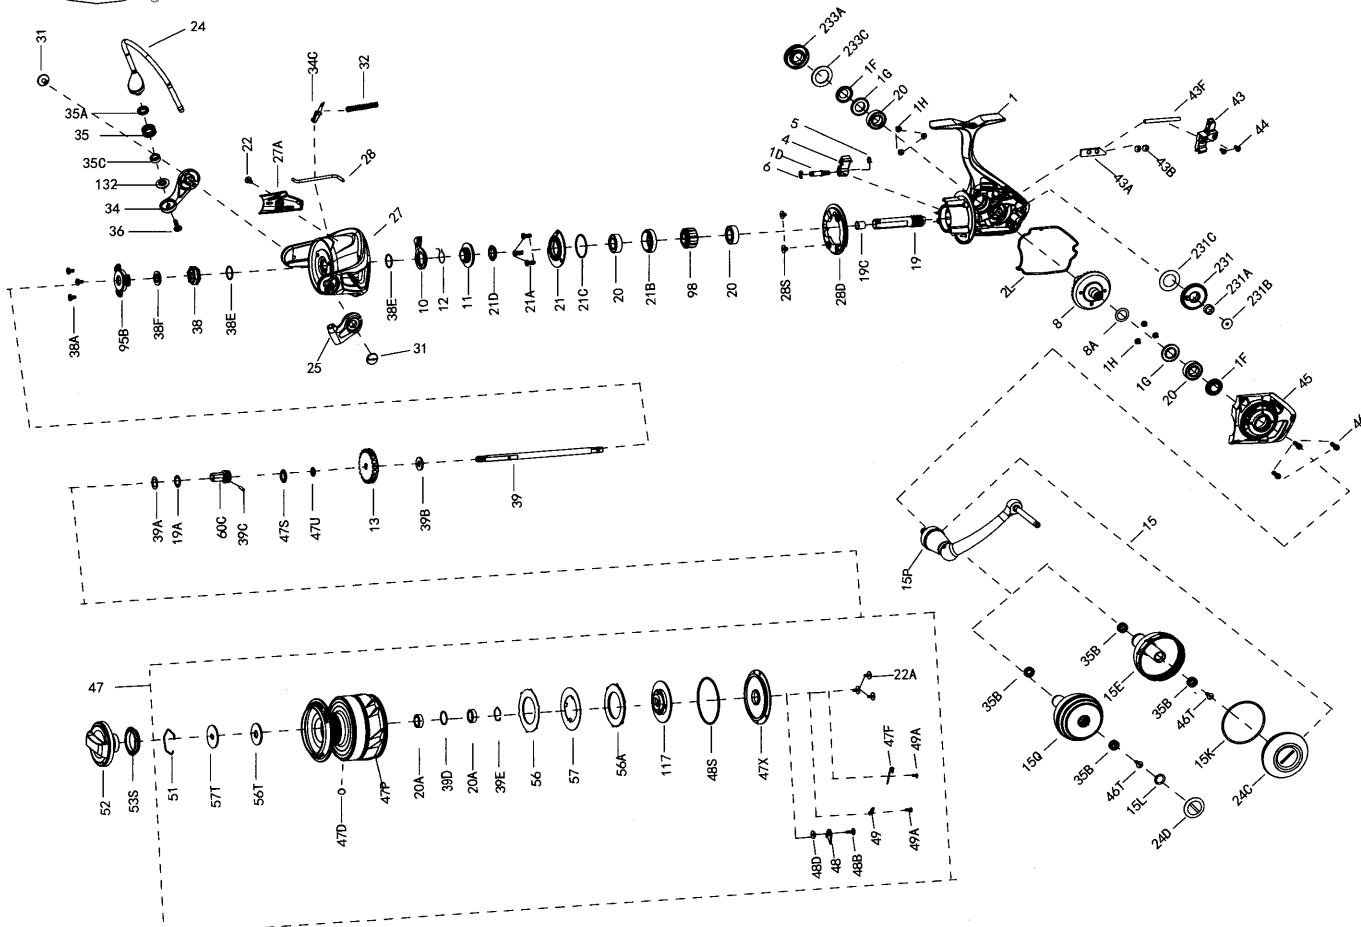

PARTS LIST FOR MODEL SLAMMERIV6500DX

KEY NO.	PART NO.	PENN STYLE NO.	DESCRIPTION
27A	1559332	27A-SLAIV6500DX	Rotor Cover
28	1559320	28-SLAIV6500	Rotor Trip Lever
28D	1457402	28D-SLAIII6500HS	Rotor Brake
28S	1339512	28S-CLA5000	Rotor Brake Screw(2req.)
31	1277055	31-SSV5500	Bail Arm Screw(2req.)
32	1389467	32-CLA6000	Bail Spring
34	1559334	34-SLAIV6500DX	Bail Arm
34C	1389469	34C-CLA6000	Pivot Arm
35	1559301	35-SLAIV5500DX	Line Roller
35A	1457404	35A-SLAIII6500HS	Line Roller Bushing
35B	1377606	35A-BTLII8000LC	Line Roller Ball Bearing(2req.)
35C	1559273	35C-SLAIV5500	Ball Bearing
36	1422399	36-SLA9500	Line Roller Screw
38	1419051	38-SLA5500	Rotor Nut
38A	1119121	20C-7000AF	Screw(3req.)
38E	1418958	38E-SLA3500	Pinion Gear Seal(2req.)
38F	1419052	38F-SLA5500	Rotor-Main Shaft Seal
39	1559324	39-SLAIV6500	Main Shaft
39A	1559275	39A-SLAIV5500	Washer
39B	1277067	39B-SSV5500	Main Shaft Washer
39C	1559276	39C-SLAIV5500	Pin
39D	1559302	39D-SLAIV5500DX	Washer
39E	1559277	39E-SLAIV5500	Lock Spring
43	1419031	43-SLA6500	Oscillation Slide
43A	1339536	43A-CLA5000	O/S Slider Guide
43B	1559161	43B-SLAIV2500	Screw(2req.)
43F	1419029	43F-SLA6500	Guide Shaft
44	1277072	44-SSV5500	Main Shaft Screw(2req.)
45	1559329	45-SLAIV6500DX	Body Cover Assembly
46	1277074	46-SSV5500	Body Cover Screw (3req.)
46T	1277046	22-SSV5500	Rotor Cover Screw
47	1559335	47-SLAIV6500DX	Spool Assembly
47D	1259574	10-7000AF	Line Hook
47F	1419068	47F-SLA6500	Line Clip Retainer
47P	1559333	47P-SLAIV6500DX	Spool
47S	1559281	47S-SLAIV5500	Seal
47U	1525247	47U-CLAII5000	Seal
47X	1559282	47X-SLAIV5500	Drag Cover
48	1419069	48-SLA5500	Spool Click Plate
48B	1419156	48B-SLA9500	Spool Clicker Spring Screw
48D	1385579	48D-CLA3000	Spool Clicker Spacer Ring
48S	1276958	48S-SSV3500	Drag Cover Seal
49	1385580	49-CLA3000	Spool Clicker Spring
49A	1559283	49A-SLAIV5500	Screw(2req.)
51	1277085	51-SSV5500	Drag Washer Retainer
52	1559306	52-SLAIV5500DX	Drag Knob Assembly
53S	1339555	53S-CLA5000	Drag Knob Seal
56	1419060	56-SLA5500	Drag Friction Washer
56A	1419062	56A-SLA5500	Drag Friction Washer
56T	1277089	56T-SSV5500	Drag Friction Washer
57	1559285	57-SLAIV5500	Keyed Drag Washer
57T	1419058	57T-SLA5500	Keyed Drag Washer
60C	1559286	60C-SLAIV5500	Spool Support Sleeve
95B	1419009	95B-SLA3500	Rotor Nut Locking Plate
98	1277094	98-SSV5000	Clutch/Sleeve Assembly
117	1559287	117-SLAIV5500	Drag Drive Plate
132	1559326	132-SLAIV6500	Line Roller Collar
231	1389600	231-CLA6000	O/S Gear
231A	1339566	231A-CLA5000	O/S Gear Bushing
231B	1525918	231B-CLAII5000	Screw
231C	1389603	231C-CLA6000	O/S Gear Washer
233A	1559307	233A-SLAIV5500DX	Handle Cap
233C	1419076	233C-SLA5500	Handle Cap Seal