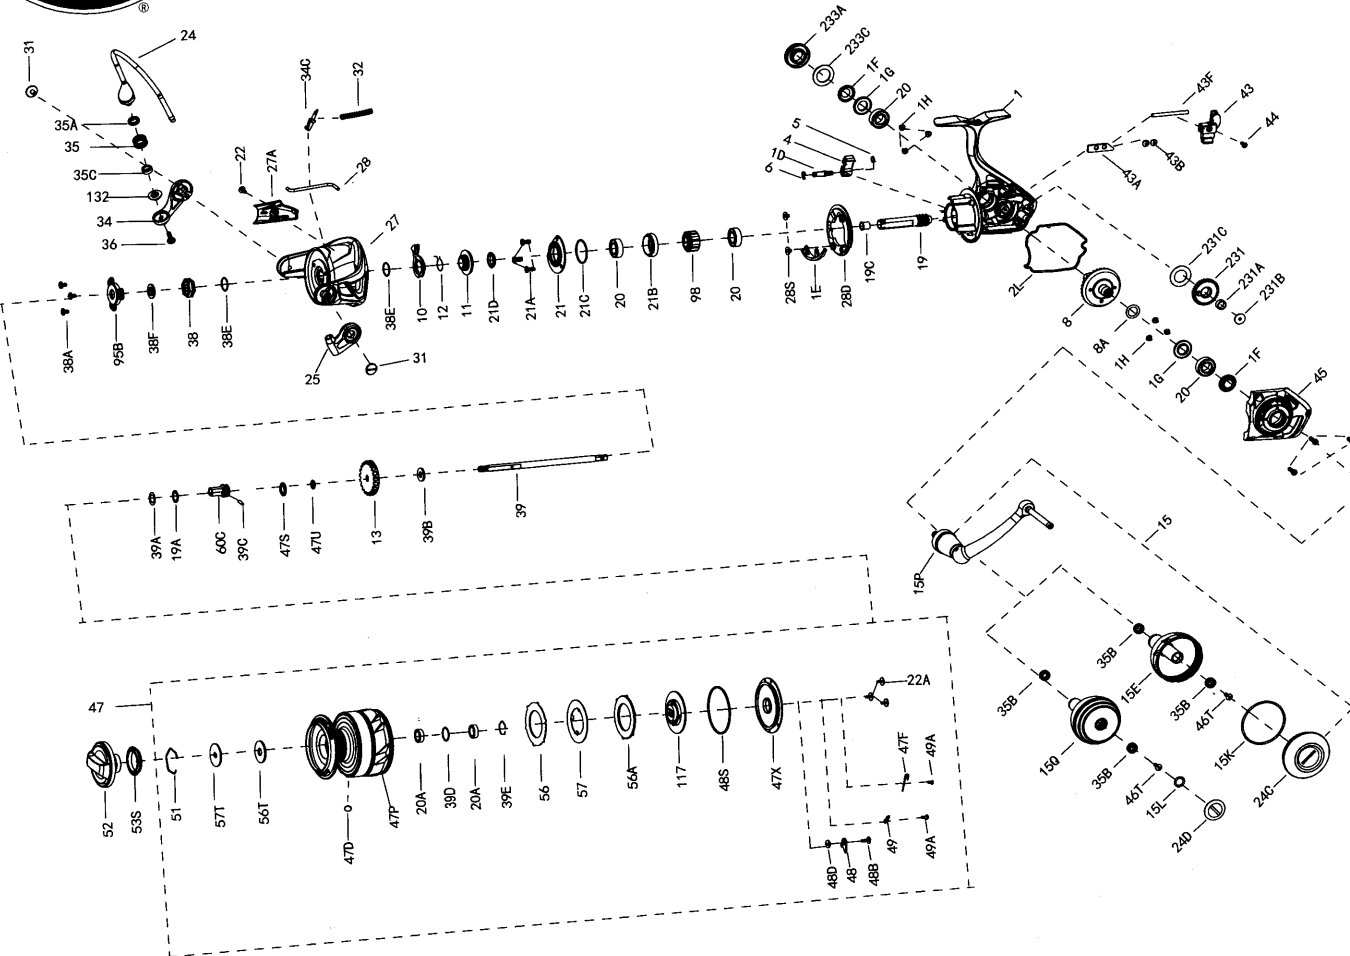

PARTS LIST FOR MODEL SLAMMERIV5500DX

KEY NO.	PART NO.	PENN STYLE NO.	DESCRIPTION
27	1559298	27-SLAIV5500DX	Rotor
27A	1559299	27A-SLAIV5500DX	Rotor Cover
28	1559272	28-SLAIV5500	Rotor Trip Lever
28D	1339509	28D-CLA5000	Rotor Brake
28S	1339512	28S-CLA5000	Rotor Brake Screw(2req.)
31	1277055	31-SSV5500	Bail Arm Screw(2req.)
32	1389467	32-CLA6000	Bail Spring
34	1559300	34-SLAIV5500DX	Bail Arm
34C	1389469	34C-CLA6000	Pivot Arm
35	1559301	35-SLAIV5500DX	Line Roller
35A	1457404	35A-SLAIH6500HS	Line Roller Bushing
35B	1377606	35A-BTLI18000LC	Line Roller Ball Bearing(2req.)
35C	1559273	35C-SLAIV5500	Ball Bearing
36	1422399	36-SLA9500	Line Roller Screw
38	1419051	38-SLA5500	Rotor Nut
38A	1126326	24-ORRA S10	Screw(3req.)
38E	1418958	38E-SLA3500	Pinion Gear Seal(2req.)
38F	1419052	38F-SLA5500	Rotor-Main Shaft Seal
39	1559274	39-SLAIV5500	Main Shaft
39A	1559275	39A-SLAIV5500	Washer
39B	1277067	39B-SSV5500	Main Shaft Washer
39C	1559276	39C-SLAIV5500	Pin
39D	1559302	39D-SLAIV5500DX	Washer
39E	1559277	39E-SLAIV5500	Lock Spring
43	1419030	43-SLA5500	Oscillation Slide
43A	1339536	43A-CLA5000	O/S Slider Guide
43B	1559161	43B-SLAIV2500	Screw(2req.)
43F	1339537	43F-CLA5000	O/S Slider Guide Shaft
44	1277072	44-SSV5500	Main Shaft Screw
45	1559303	45-SLAIV5500DX	Body Cover Assembly
46	1277074	46-SSV5500	Body Cover Screw (3req.)
46T	1277046	22-SSV5500	Rotor Cover Screw
47	1559304	47-SLAIV5500DX	Spool Assembly
47D	1259574	10-7000AF	Line Hook
47F	1419067	47F-SLA5500	Line Clip Retainer
47P	1559305	47P-SLAIV5500DX	Spool
47S	1559281	47S-SLAIV5500	Seal
47U	1525247	47U-CLAIH5000	Seal
47X	1559282	47X-SLAIV5500	Drag Cover
48	1419069	48-SLA5500	Spool Click Plate
48B	1419156	48B-SLA9500	Spool Clicker Spring Screw
48D	1385579	48D-CLA3000	Spool Clicker Spacer Ring
48S	1276958	48S-SSV3500	Drag Cover Seal
49	1385580	49-CLA3000	Spool Clicker Spring
49A	1559283	49A-SLAIV5500	Screw(2req.)
51	1277085	51-SSV5500	Drag Washer Retainer
52	1559306	52-SLAIV5500DX	Drag Knob Assembly
53S	1339555	53S-CLA5000	Drag Knob Seal
56	1419060	56-SLA5500	Drag Friction Washer
56A	1419062	56A-SLA5500	Drag Friction Washer
56T	1277089	56T-SSV5500	Drag Friction Washer
57	1559285	57-SLAIV5500	Keyed Drag Washer
57T	1419058	57T-SLA5500	Keyed Drag Washer
60C	1559286	60C-SLAIV5500	Spool Support Sleeve
95B	1419009	95B-SLA3500	Rotor Nut Locking Plate
98	1277094	98-SSV5500	Clutch/Sleeve Assembly
117	1559287	117-SLAIV5500	Drag Drive Plate
132	1457405	132-SLAIH6500HS	Line Roller Collar
231	1419021	231-SLA5500	Oscillation Gear
231A	1339566	231A-CLA5000	O/S Gear Bushing
231B	1525918	231B-CLAIH5000	Screw
231C	1339525	39A-CLA5000	Spool Adjust Washer
233A	1559307	233A-SLAIV5500DX	Handle Cap
233C	1419076	233C-SLA5500	Handle Cap Seal