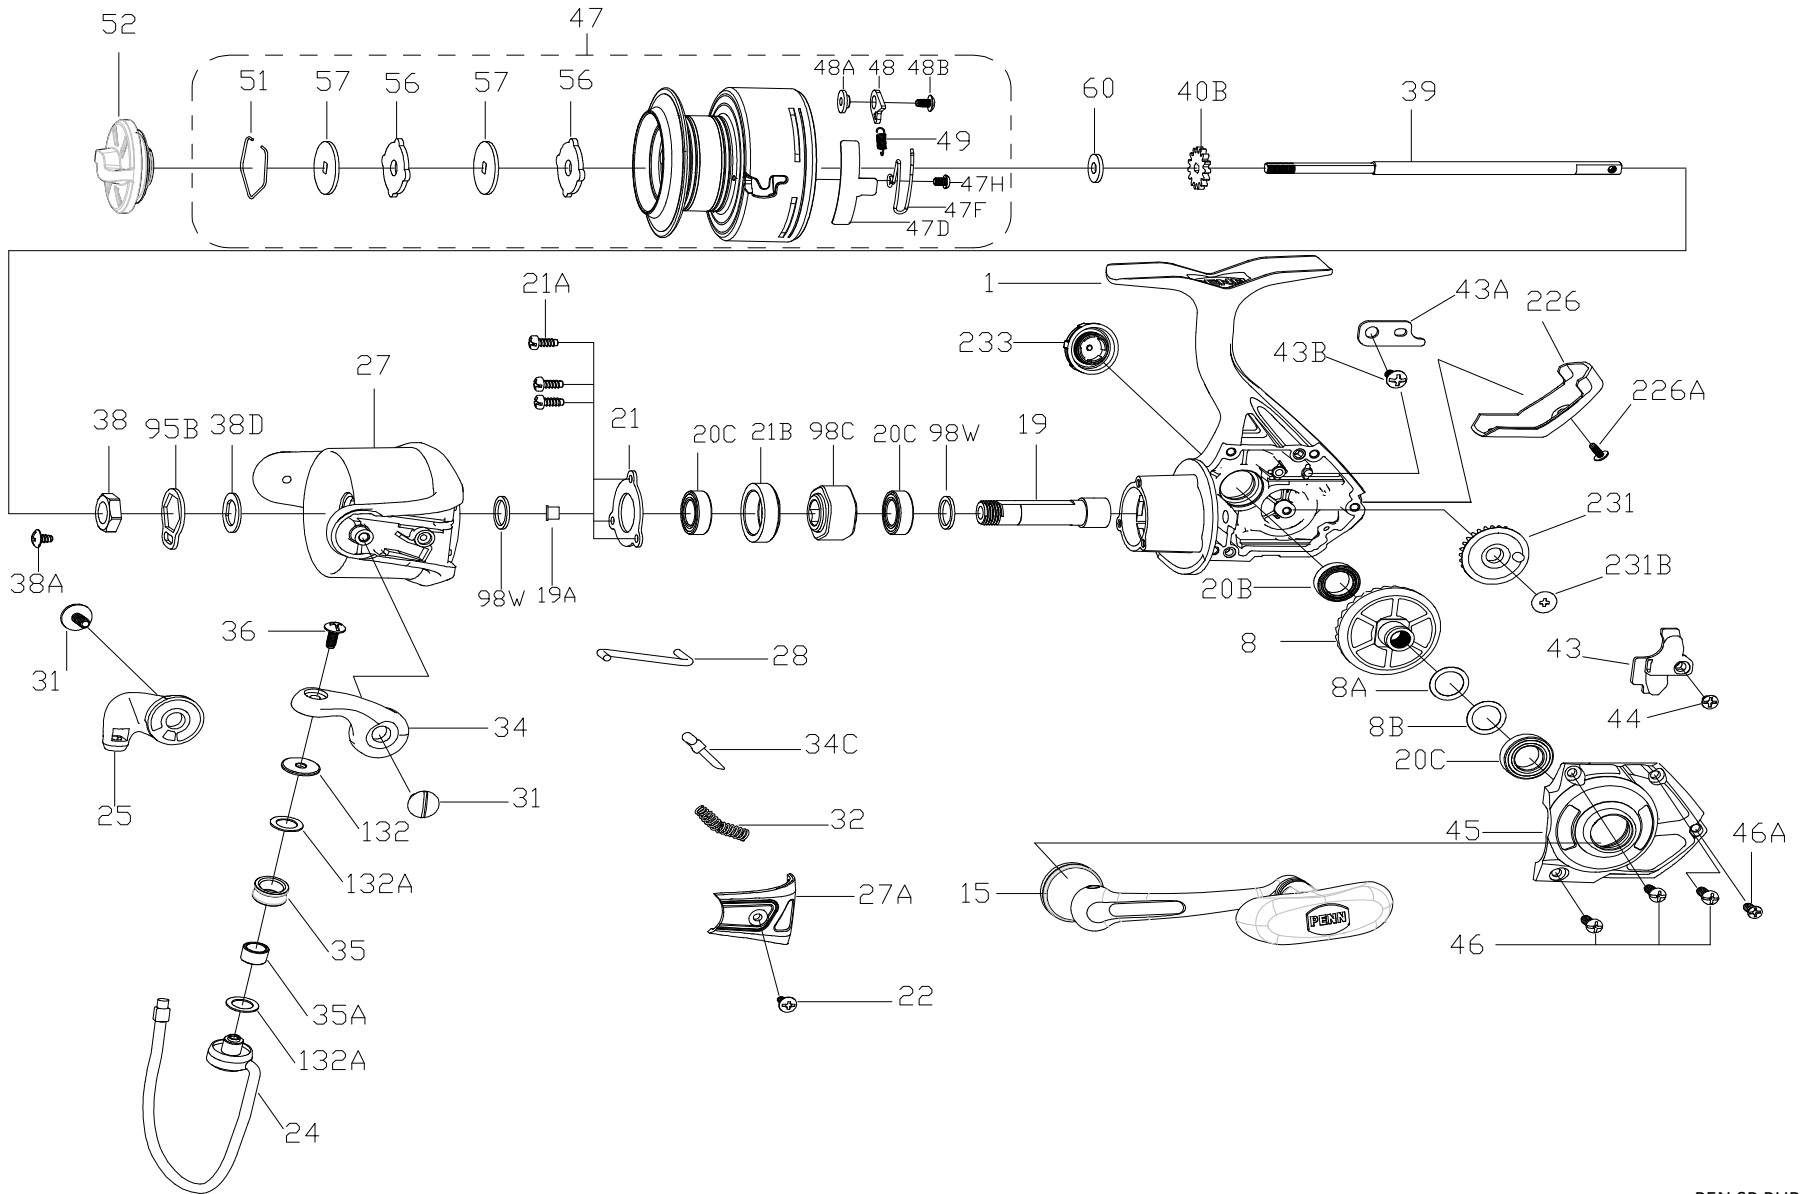

**PURV2500LE
EXPLODED DRAWING**

Thank you for your recent PENN gear purchase. No matter where you fish or what you fish for, you can depend PENN to perform in any battle day in and day out. Now it's time to get your product registered and get out on the water.

<https://register.pennfishing.com>

KEY NO.	PART NO.	PENN STYLE NO.	DESCRIPTION
1	1644786	1-PURV2500LE	Housing
8	1308047	8-CFT3000	Main Gear
8A	1191028	8A-3000SG	Shim
8B	1485199	8B-PURIII3000	Shim B
15	1644787	15-PURV2500LE	Handle Assembly
19	1495904	19-PURIII2500	Pinion Gear
19A	1364314	19A-BTLII2500	Pinion Bushing
20B	1211610	20D-5000BTL	Housing Ball Bearing
20C	1308050	20-CFT3000	Ball Bearing (3 req)
21	1485197	21-PURIII2500	Bearing Retainer
21A	1204016	21A-5000PUR	Bearing Retainer Screw(3 req)
21B	1192646	21B-2000SG	Collar
22	1203978	22-3000PUR	Bail Pivot Cover Screw
24	1313809	24-CFT2500	Bail Wire
25	1313810	25-CFT2500	Bail Holder
27	1644779	27-PURV2500	Rotor
27A	1609387	27A-WRTHII2500	Bail Pivot Cover
28	1313813	28-CFT2500	Trip Lever
31	1313814	31-CFT2500	Bail Arm Screw (2 req)
32	1191583	32-2000SG	Bail Spring

KEY NO.	PART NO.	PENN STYLE NO.	DESCRIPTION
34	1609382	34-WRTHII2500	Bail Arm
34C	1313816	34C-CFT2500	Pivot Arm
35	1644785	35-PURV2500LE	Line Roller
35A	1313818	35A-CFT2500	Line Roller Bushing
36	1251748	36-1000FRC	Bail Stud Screw
38	1191727	38-2000SG	Rotor Nut
38A	1203995	38A-3000PUR	Rotor Locking Plate Screw
38D	1308070	38D-CFT3000	Rotor Nut Washer
39	1313819	39-CFT2500	Main Shaft
40B	1191778	40B-2000SG	Click Ratchet
43	1485208	43-PURIII2500	Crosswind Block
43A	1191818	43A-3000SG	Crosswind Block Plate
43B	1203997	43B-3000PUR	Screw
44	1191843	44-3000SG	Crosswind Block Screw
45	1644781	45-PURV2500	Housing Cover
46	1485201	46-PURIII3000	Housing Cover Screw (3 req)
46A	1485202	46A-PURIII3000	Housing Cover Screw
47	1644782	47-PURV2500	Spool Assembly
47D	1644783	47D-PURV2500	Line Clip
47F	1644784	47F-PURV2500	Line Clip Spring

KEY NO.	PART NO.	PENN STYLE NO.	DESCRIPTION
47H	1529492	47H-BTLIII5000	Line Clip Spring Screw
48	1211604	48-3000SG	Click Tongue
48A	1214226	48A-3000SG	Click Tongue Washer
48B	1214189	48B-3000SG	Spool Click Screw
49	1211605	49-3000SG	Click Tongue Spring
51	1313823	51-CFT2500	Drag Retaining Ring
52	1632354	52-BTLIV2000	Drag Knob Assembly
56	1485194	56-PURIII2500	Drag Washer (2 req)
57	1192041	57-2000SG	Keyed Washer (2 req)
60	1192059	60-2000SG	Thrust Washer
95B	1308081	95B-CFT3000	Rotor Locking Plate
98C	1192212	98C-3000SG	Clutch/Sleeve Assembly
98W	1204004	98W-3000PUR	Clutch Washer(2 req)
132	1313826	132-CFT2500	Roller Washer
132A	1192301	132A-2000SG	Line Roller Washer (2 req)
226	1609386	226-WRTHII2500	Rear Cover
226A	1485205	226A-PURIII2500	Rear Cover Screw
231	1485206	231-PURIII2500	Crosswind Gear
231B	1485207	231B-PURIII2500	Screw Crosswind Gear
233	1529387	233-PURIV3000	Bearing Cover Assembly