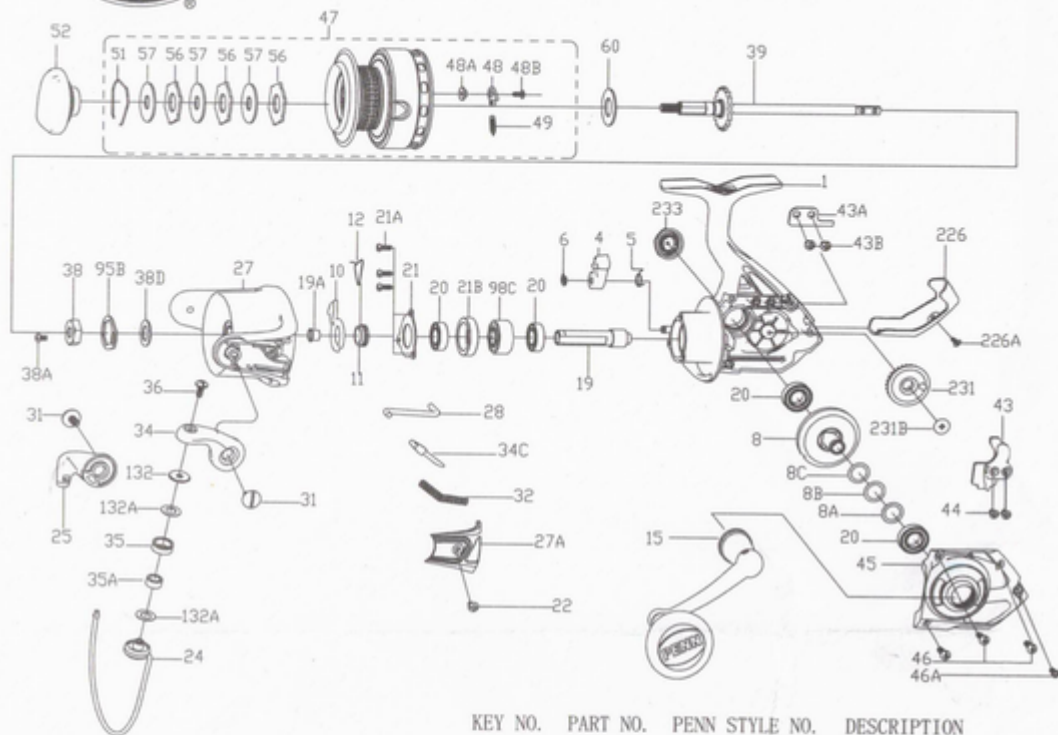

## PARTS LIST FOR MODEL AS PURIV6000

KEY NO.	PART NO.	PENN STYLE NO.	DESCRIPTION
1	1555231	1-PURIV6000	Housing
4	1190937	4-5000SG	A/R Dog
5	1190966	5-5000SG	Dog Spring
6	1190979	6-5000SG	Retaining Clip
8	1191019	8-5000SG	Main Gear
8A	1191030	8A-5000SG	Shim
8B	1485572	8B-PURIII5000	Shim B
8C	1485571	8C-PURIII5000	Shim C
10	1191066	10-5000SG	A/R Holder
11	1191085	11-5000SG	Bushing
12	1313865	12-CFT8000	A/R Bushing Spring
15	1555227	15-PURIV5000	Handle Assembly
19	1485498	19-PURIII5000	Pinion Gear
19A	1191253	19A-5000SG	Pinion Bushing
20	1308090	20-CFT5000	Ball Bearing (4 req)
21	1192636	21-5000SG	Bearing Retainer
21A	1204016	21A-5000PUR	Bearing Retainer Screw (3 req)