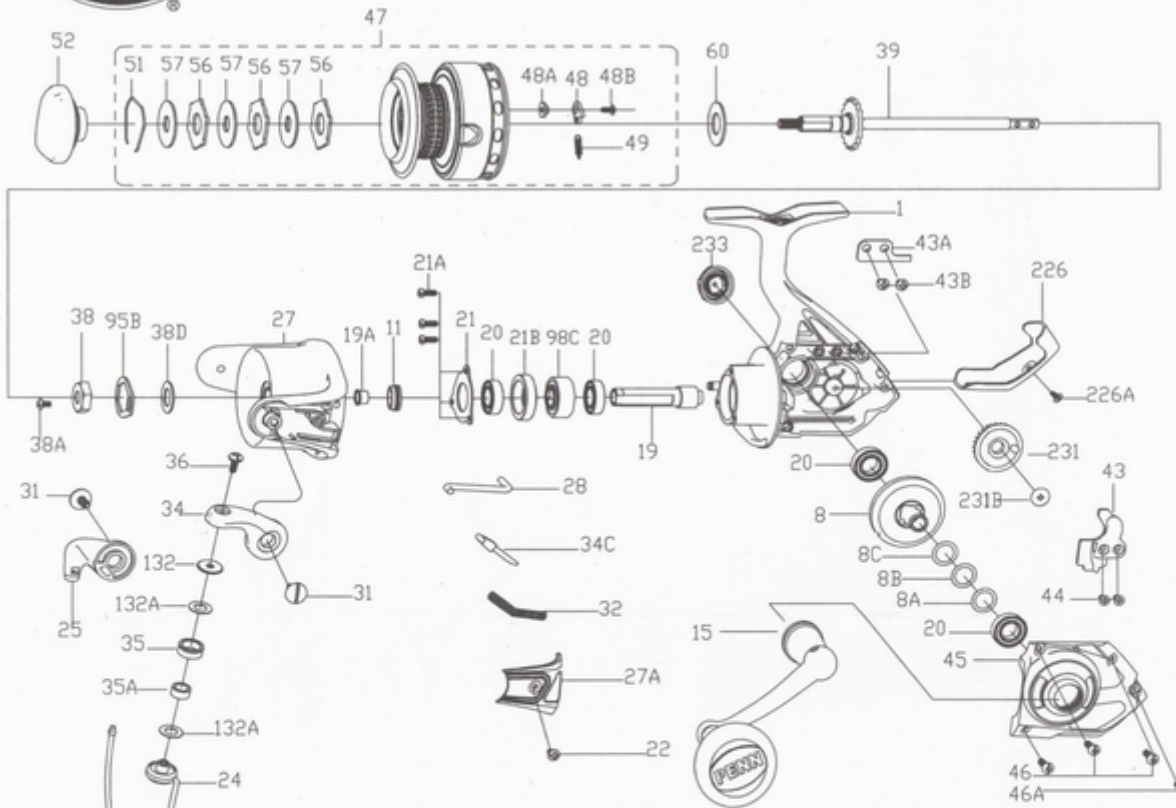

## PARTS LIST FOR MODEL AS PURIV5000

KEY NO.	PART NO.	PENN STYLE NO.	DESCRIPTION
1	1555226	1-PURIV5000	Housing
8	1191019	8-5000SG	Main Gear
8A	1191030	8A-5000SG	Shim
8B	1485572	8B-PURIII5000	Shim B
8C	1485571	8C-PURIII5000	Shim C
11	1191085	11-5000SG	Bushing
15	1555227	15-PURIV5000	Handle Assembly
19	1485498	19-PURIII5000	Pinion Gear
19A	1191253	19A-5000SG	Pinion Bushing
20	1308090	20-CFT5000	Ball Bearing (4 req)
21	1192636	21-5000SG	Bearing Retainer
21A	1204016	21A-5000PUR	Bearing Retainer Screw(3 req)
21B	1324209	21B-BTLII5000	Collar
22	1204018	22-6000PUR	Bail Pivot Cover Screw