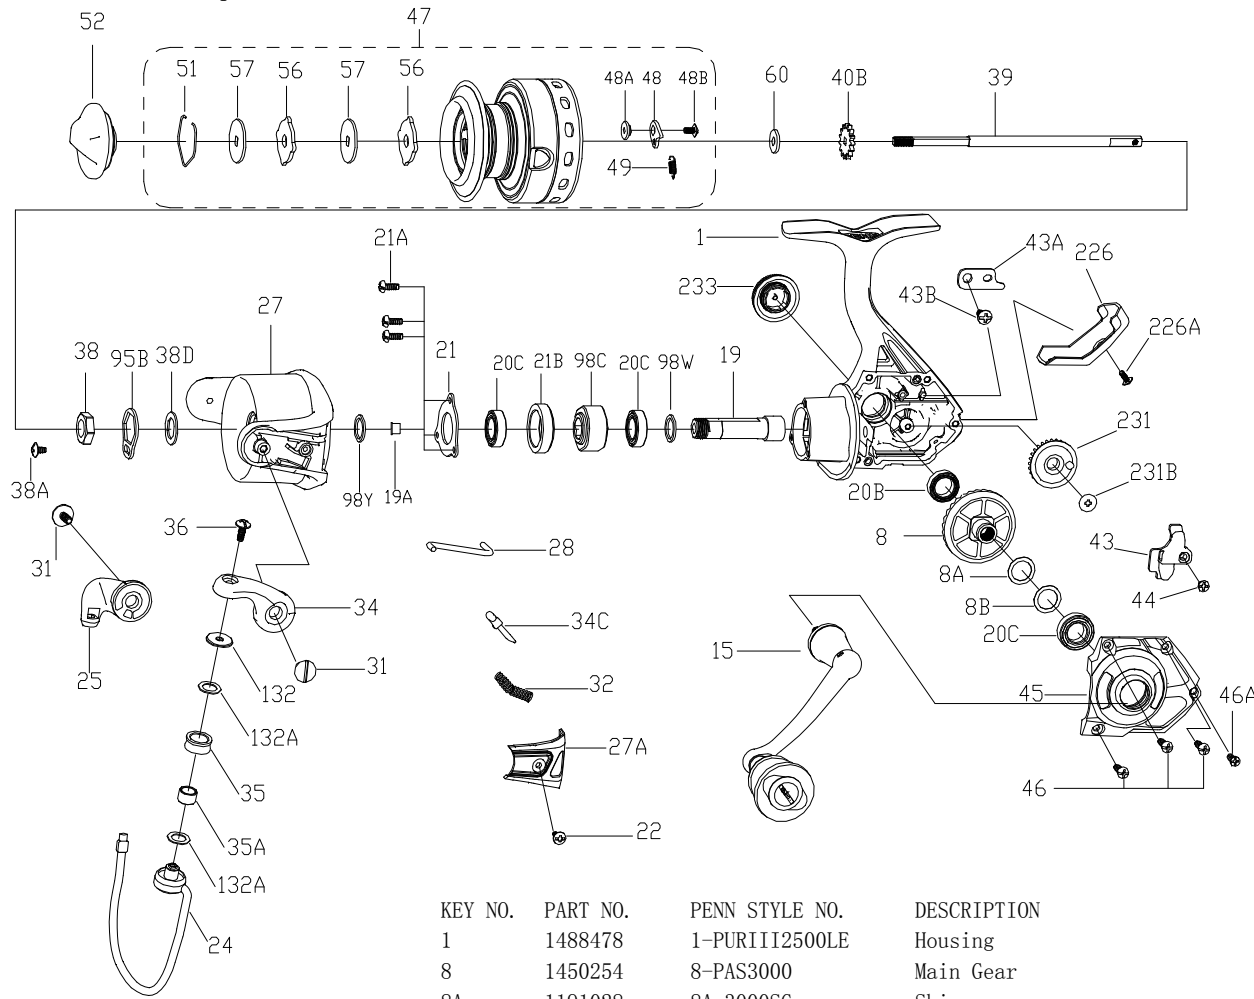

PARTS LIST FOR MODEL AS PURIII2500LE

KEY NO.	PART NO.	PENN STYLE NO.	DESCRIPTION
1	1488478	1-PURIII2500LE	Housing
8	1450254	8-PAS3000	Main Gear
8A	1191028	8A-3000SG	Shim
8B	1485199	8B-PURIII3000	Shim B
15	1488474	15-PURIII2500LE	Handle Assembly
19	1450256	19-PAS2500	Pinion Gear
19A	1364314	19A-BTLII2500	Pinion Bushing
20B	1203974	20B-3000PUR	Housing Ball Bearing
20C	1203975	20C-3000PUR	Ball Bearing (3 req)
21	1485197	21-PURIII2500	Bearing Retainer
21A	1204016	21A-5000PUR	Bearing Retainer Screw (3 req)
21B	1192646	21B-2000SG	Collar
22	1203978	22-3000PUR	Bail Pivot Cover Screw