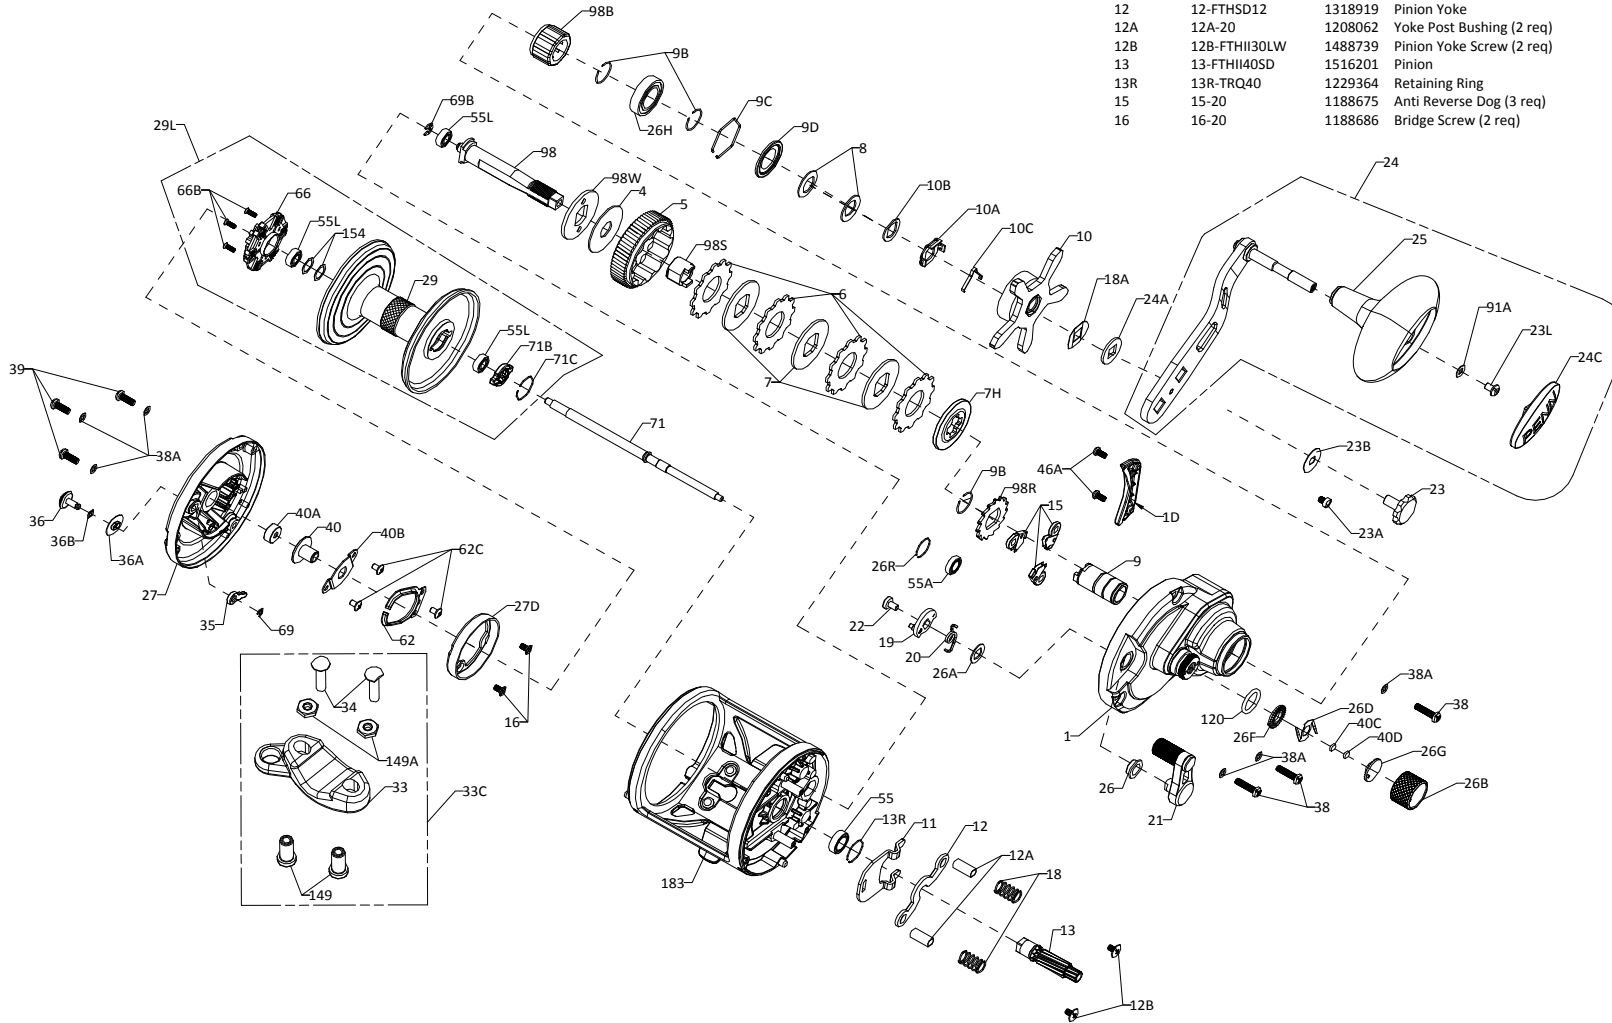

PARTS LIST FATHOM II 25NSD, 30SD and 40SD

REEL PART NO. 1505234(25NSD) , 1505236(30SD) and 1505238(40SD)

Key No.	Penn Style No.	Part No.	Description	Key No.	Penn Style No.	Part No.	Description
1	1-FTHII25NSD	1516176	Right Side Plate Assembly	18	18-20	1188688	Pinion Yoke Spring (2 req)
1	1-FTHII30SD	1516186	Right Side Plate Assembly	18A	18A-20	1188714	Keyed Spring Washer
1	1-FTHII40SD	1516197	Right Side Plate Assembly	19	19-20	1188691	Eccentric
1D	1D-FTHII40SD	1516198	Gearbox Cover	20	20-FTHSD12	1242806	Eccentric Spring
4	4-FTHII30LW	1488726	Drag Washer	21	21-FTHII40SD	1516202	Eccentric Lever (Gunsmoke)
5	5-FTHII40SD	1516199	Main Gear	22	22-20	1188690	Eccentric Screw
6	6-TRQ40	1237037	Drag Washer Tab (4 req)	23	23-FTH20LW	1208117	Handle Screw
7	7-FTHII12SD	1516068	Keyed Metal Drag Washer (3 req)	23A	23A-20	1188717	Handle Lock Screw
7H	7H-FTHII12SD	1516139	Heavy Metal Drag Washer	23B	23B-20	1207784	Handle Screw Washer
8	8-20	1188709	Spring Washer (2 req)	23L	23L-750	1191283	Screw
9	9-FTHII40SD	1516200	Spacer Sleeve	24	24-20	1188716	Handle Assembly
9B	9B-FTHII30LW	1488732	Retainer Ring (3 req)	24A	24A-20	1188715	Handle Thrust Washer
9C	9C-FTHII30LW	1488733	Retainer Ring	24C	24C-66	1191335	Cap- Handle Knob
9D	9D-FTHII30LW	1488734	Bearing Cover	25	25-TRQ40	1240293	Handle Knob
10	10-FTHII30LW	1488735	Star Drag (Gunsmoke)	26	26-20	1188692	Bushing
10A	10A-20	1188711	Star Click Retainer	26A	26A-FTHSD12	1242792	Washer
10B	10B-20	1188710	Star Click Washer	26B	26B-FTHII30LW	1488746	Spool Tension Knob (Gunsmoke)
10C	10C-525MAG2	1188712	Star Click Spring	26D	26D-525MAG2	1125769	Click Spring
11	11-FTHSD25N	1242818	Eccentric Jack	26F	26F-525MAG2	1125768	Click Plate A
12	12-FTHSD12	1318919	Pinion Yoke	26G	26G-525MAG2	1125772	Click Plate B
12A	12A-20	1208062	Yoke Post Bushing (2 req)	26H	26-TRQ40NLD2	1260523	Ball Bearing
12B	12B-FTHII30LW	1488739	Pinion Yoke Screw (2 req)	26R	26R-525MAG2	1214654	Ring Retaining
13	13-FTHII40SD	1516201	Pinion	27	27-FTHII25NSD	1516177	Left Side Plate Assembly
13R	13R-TRQ40	1229364	Retaining Ring	27	27-FTHII30SD	1516187	Left Side Plate Assembly
15	15-20	1188675	Anti Reverse Dog (3 req)	27	27-FTHII40SD	1516203	Left Side Plate Assembly
16	16-20	1188686	Bridge Screw (2 req)	27D	27D-FTHSD12	1242794	Centrifugal Brake Path
				29	29-FTHII25NSD	1516178	Spool (Gunsmoke/Gold)
				29	29-FTHII30SD	1516188	Spool (Gunsmoke/Gold)
				29	29-FTHII40SD	1516204	Spool (Gunsmoke/Gold)
				29L	29L-FTHII25NSD	1516179	Spool Assembly
				29L	29L-FTHII30SD	1516189	Spool Assembly
				29L	29L-FTHII40SD	1516205	Spool Assembly
				33	33-113	1182754	Rod Clamp
				33C	33C-TRQ40	1229936	Rod Clamp Kit
				34	34-45	1182788	Screw, Rod Clamp (2 req)
				35	35-20	1188656	Alarm Pawl
				36	36-FTHSD25N	1242819	Click Button
				36A	36A-FTH20LW	1208113	Click Washer
				36B	36B-20	1188651	Washer
				38	38-20	1188698	Screw (3 req)
				38A	38A-20	1188649	Flat Washer (6 req)
				39	39-20	1188638	Screw (3 req)
				40	40-TRQ40	1230004	Bushing L. S. Spool
				40A	40A-FTHSD12	1242804	Bearing
				40B	40B-FTHSD12	1242805	Protector Bearing
				40C	40C-525MAG2	1208115	Washer, Friction
				40D	40D-525MAG2	1125771	Washer, Rubber Thrust
				46A	46A-FTHII30LW	1488755	Cover Plate Screw (2 req)
				55	55-525MAG2	1214665	Ball Bearing
				55A	55A-525MAG2	1214666	Ball Bearing
				55L	55L-965	1192031	Bearing Spool (3 req)
				62	62-20	1188664	Click Spring
				62C	62C-20	1188654	Screw (3 req)
				66	66-FTHSD12	1242797	Centrifugal Brake
				66B	66B-FTHSD12	1242798	Screw (3 req)
				69	69-20	1188657	Retainer
				69B	69B-600	1184129	Ring Retaining
				71	71-FTHII25NSD	1516180	Spindle
				71	71-FTHII30SD	1516191	Spindle
				71	71-FTHII40SD	1516207	Spindle
				71B	71B-FTHII30SD	1516190	Spool Driver
				71C	71C-TRQ40	1230227	Retaining Ring
				91A	91A-TRQ40NLD2	1277514	Handle Knob Washer
				98	98-FTHII40SD	1516208	Main Gear Shaft
				98B	98B-FTHII30LW	1488764	IAR Bearing
				98R	98R-FTHII30LW	1488765	Ratchet
				98S	98S-FTHII40SD	1516209	Gear Stud Bushing
				98W	98W-FTHII30LW-1	1516218	Thrust Washer
				120	120-113H	1184522	O-Ring
				149	149-45	1184702	Rod Clamp Nut (2 req)
				149A	149-200	1184706	Hex Nut (2 req)
				154	154-FTHSD12	1242803	Shim (As Needed)
				183	183-FTHII25NSD	1516181	Frame Assembly
				183	183-FTHII30SD	1516192	Frame Assembly
				183	183-FTHII40SD	1516210	Frame Assembly