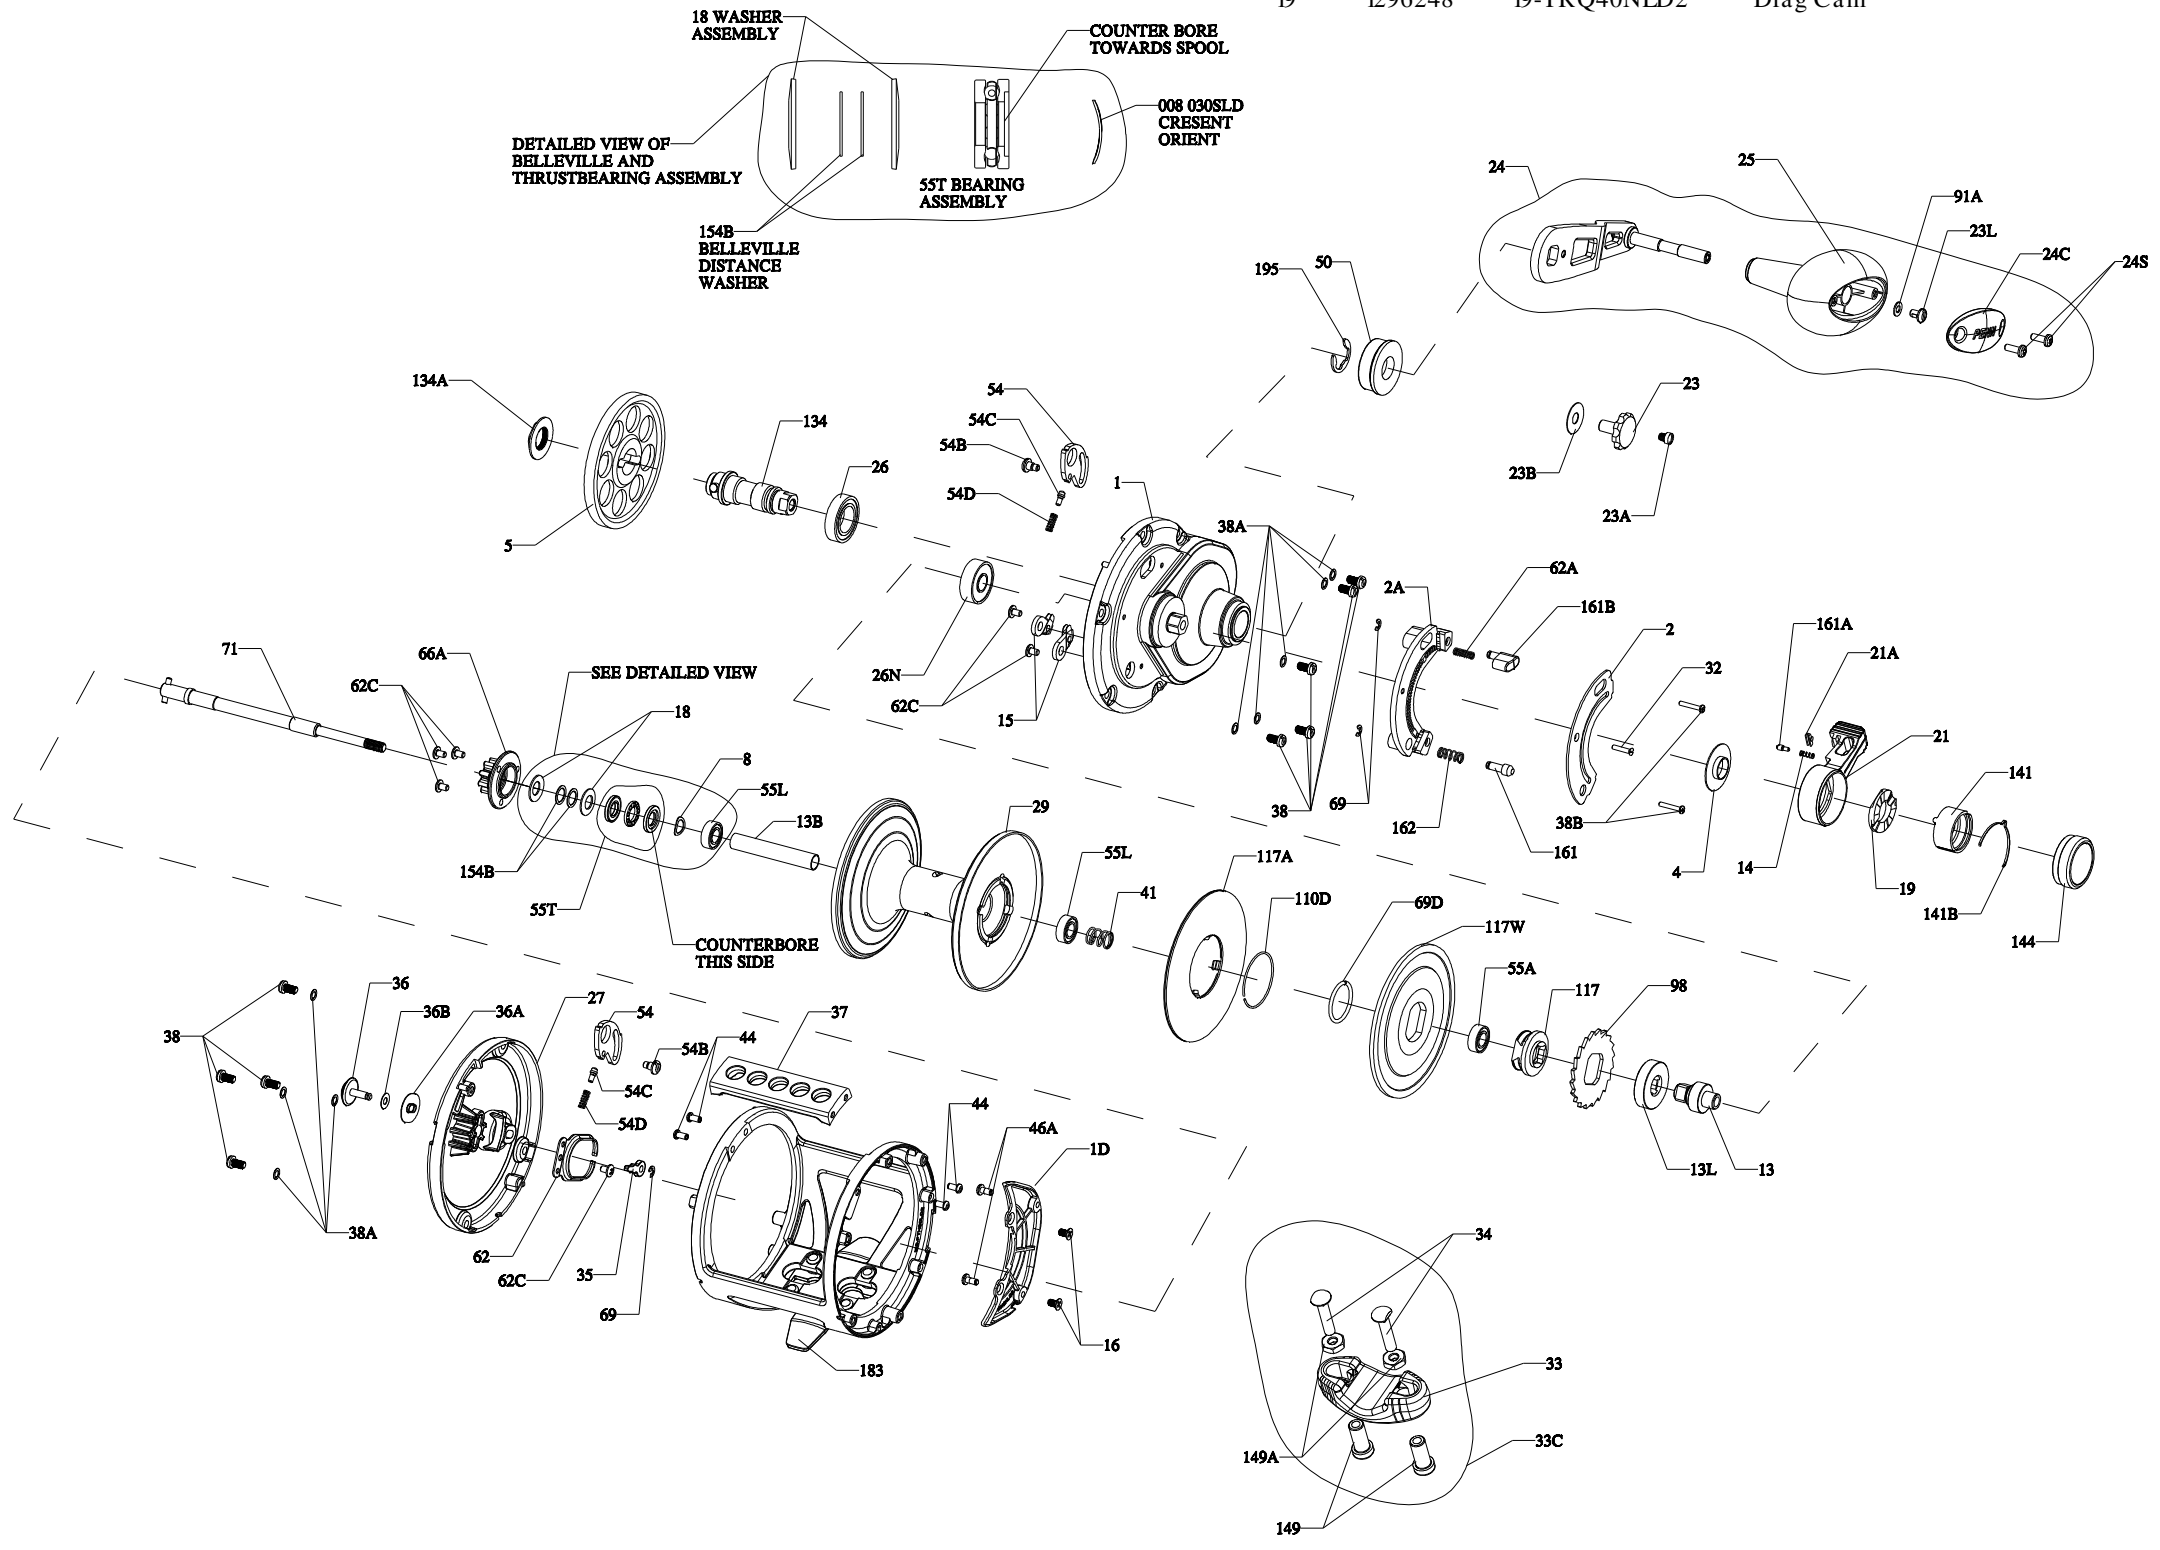

PARTS LIST FOR MODEL
 FATHOM 60 LDHS
 REEL PART NO. 1422246

Key No.	Part No.	PENN Style No.	Description	Key No.	Part No.	PENN Style No.	Description
1	1428283	1-FTH60LDHS	Right Side Plate Assembly	21	1428284	21-FTH60LDR	Lever Drag (Red)
1D	1309865	1D-FTH40NLD2	Bridge	21A	1265011	21A-TRQ30LD2	Lever Quadrant Spacer
2	1338137	2-FTH40NLD2	Quadrant (Red)	23	1208117	23-FTH20LW	Screw, Handle Nut
2A	1264977	2A-TRQ40NLD2	Drag Lever Ratchet	23A	1188717	23A-20	Handle Lock Screw
4	1264978	4-TRQ15LD2	Lever Washer	23B	1207784	23B-20	Handle Nut Washer
5	1338141	5-FTH40NLDHS	Main Gear	23L	1191283	23L-750	Screw
8	1257843	8-30SLD	Spring Washer	24	1342441	24-FTH40NLDHSR	Handle Assembly (Red / Gun Smoke)
13	1338145	13-FTH40NLDHS	Pinion	24C	1286717	24C-SQL50LW	Handle Knob Cap
13B	1309869	13B-FTH40NLD2	Sleeve Spindle	24S	1265021	24S-TRQ40NLD2	Screw (Smoke) (2 req)
13L	1338146	13L-FTH40NLD	Spacer	25	1286716	25-SQL50	Handle Knob
14	1181406	14-535	Spring- Dog	26	1265023	26-TRQ40NLD2	Bearing- Ball
15	1229374	15-TRQ40	Dog Asm (2 req)	26N	1182145	26N-25	Bearing- Ball
16	1188686	16-20	Bridge Screw (2 req)	27	1428285	27-FTH60LDHS	Left Side Plate Assembly
18	1265001	18-TRQ40NLD2	Spring Washer (2 req)	29	1428286	29-FTH60LDHS	Spool (Red Gun / Smoke)
19	1296248	19-TRQ40NLD2	Drag Cam	32	1265049	32-TRQ15LD2S	Screw