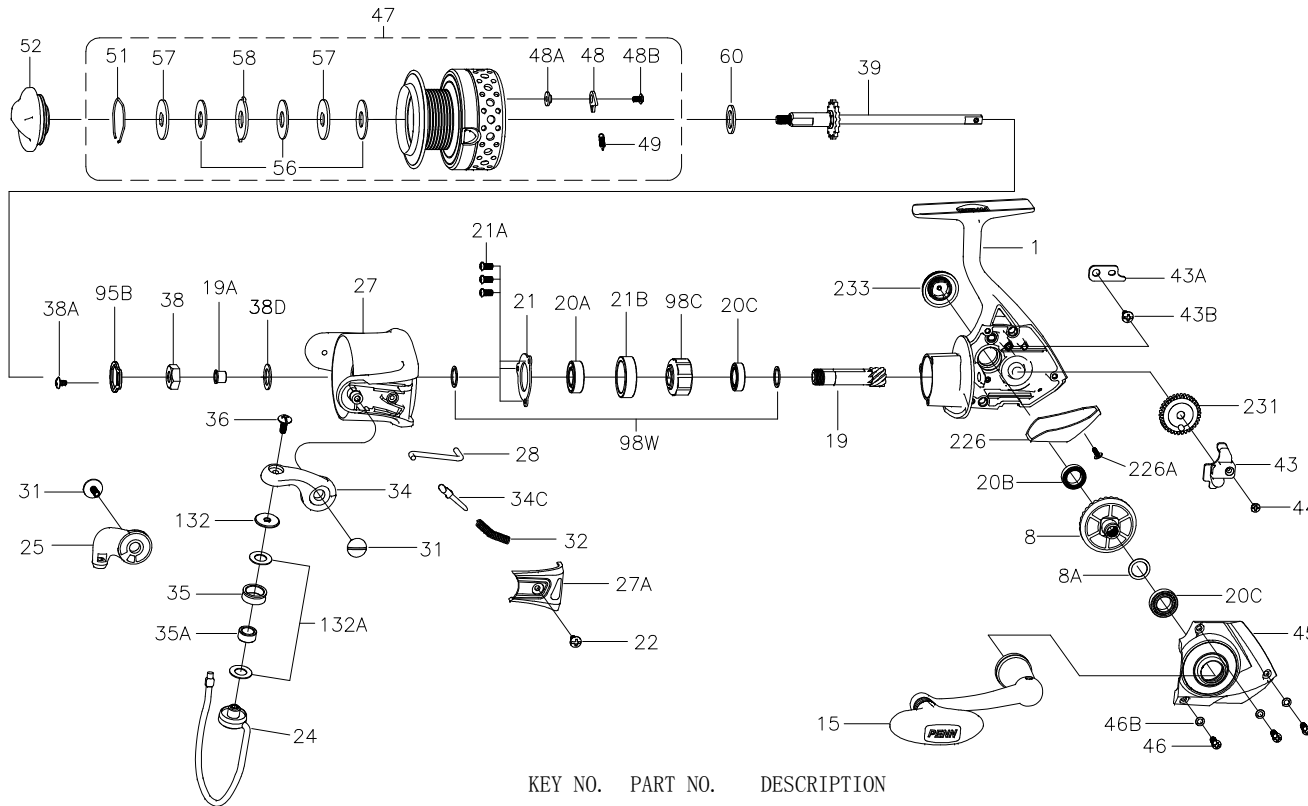

PARTS LIST FOR MODEL FRCII4000

KEY NO.	PART NO.	DESCRIPTION
1	1365729	1-FRCII4000 Housing Assembly
8	1308047	8-CFT3000 Main Gear
8A	1191028	8A-3000SG Shim
15	1365723	15-FRCII4000 Handle Assembly
19	1191231	19-3000SG Pinion Gear
19A	1191252	19A-3000SG Pinion Bushing
20A	1203973	20A-3000PUR Upper Pinion Ball Bearing
20B	1203974	20B-3000PUR Housing Ball Bearing
20C	1203975	20C-3000PUR Ball Bearing (2 req)
21	1308052	21-CFT3000 Bearing Retainer
21A	1192644	21A-3000SG Bearing Retainer Screw (3 req)
21B	1308053	21B-CFT3000 Collar
22	1251743	22-1000FRC Bail Pivot Cover Screw
24	1308055	24-CFT4000 Bail Wire
25	1308056	25-CFT3000 Bail Holder
27	1365730	27-FRCII4000 Rotor
27A	1308060	27A-CFT4000 Bail Pivot Cover
28	1308062	28-CFT4000 Trip Lever
31	1308063	31-CFT3000 Bail Arm Screw (2 req)
32	1191586	32-3000SG Bail Spring
34	1308064	34-CFT3000 Bail Arm
34C	1308065	34C-CFT3000 Pivot Arm
35	1308066	35-CFT3000 Line Roller
35A	1308067	35A-CFT3000 Line Roller Bushing
36	1191699	36-3000SG Bail Stud Screw
38	1191728	38-3000SG Rotor Nut
38A	1308069	38A-CFT3000 Rotor Locking Plate Screw
38D	1308070	38D-CFT3000 Rotor Nut Washer
39	1365731	39-FRCII4000 Main Shaft Assembly
43	1200531	43-4000SG Crosswind Block
43A	1191818	43A-3000SG Crosswind Block Plate
43B	1191826	43B-3000SG Crosswind Block Plate Screw
44	1191843	44-3000SG Crosswind Block Screw
45	1365732	45-FRCII4000 Housing Cover Assembly
46	1191901	46-3000SG Housing Cover Screw (3 req)
46B	1191907	46B-3000SG Housing Cover Washer (3 req)
47	1365733	47-FRCII4000 Spool Assembly
48	1211604	48-3000SG Click Tongue
48A	1214226	48A-3000SG Click Tongue Washer
48B	1211591	48B-3000BTL Spool Click Screw
49	1211605	49-3000SG Click Tongue Spring
51	1308078	51-CFT3000 Drag Retaining Ring
52	1365728	52-FRCII4000 Drag Knob Assembly
56	1192035	56-3000SG Drag Washer (3 req)
57	1192043	57-3000SG Keyed Washer (2 req)
58	1192052	58-3000SG Eared Washer
60	1192060	60-3000SG Thrust Washer
95B	1308081	95B-CFT3000 Rotor Locking Plate
98C	1308082	98C-CFT3000 Clutch/Sleeve Assembly
98W	1204004	98W-3000PUR Clutch Washer (2 req)
132	1192296	132-3000SG Roller Washer
132A	1192302	132A-3000SG Line Roller Washer (2 req)
226	1308083	226-CFT3000 Rear Cover
226A	1192473	226A-3000SG Rear Cover Screw
231	1200522	231-4000SG Crosswind Gear
233	1211667	233-3000FRC Bearing Cover Assembly