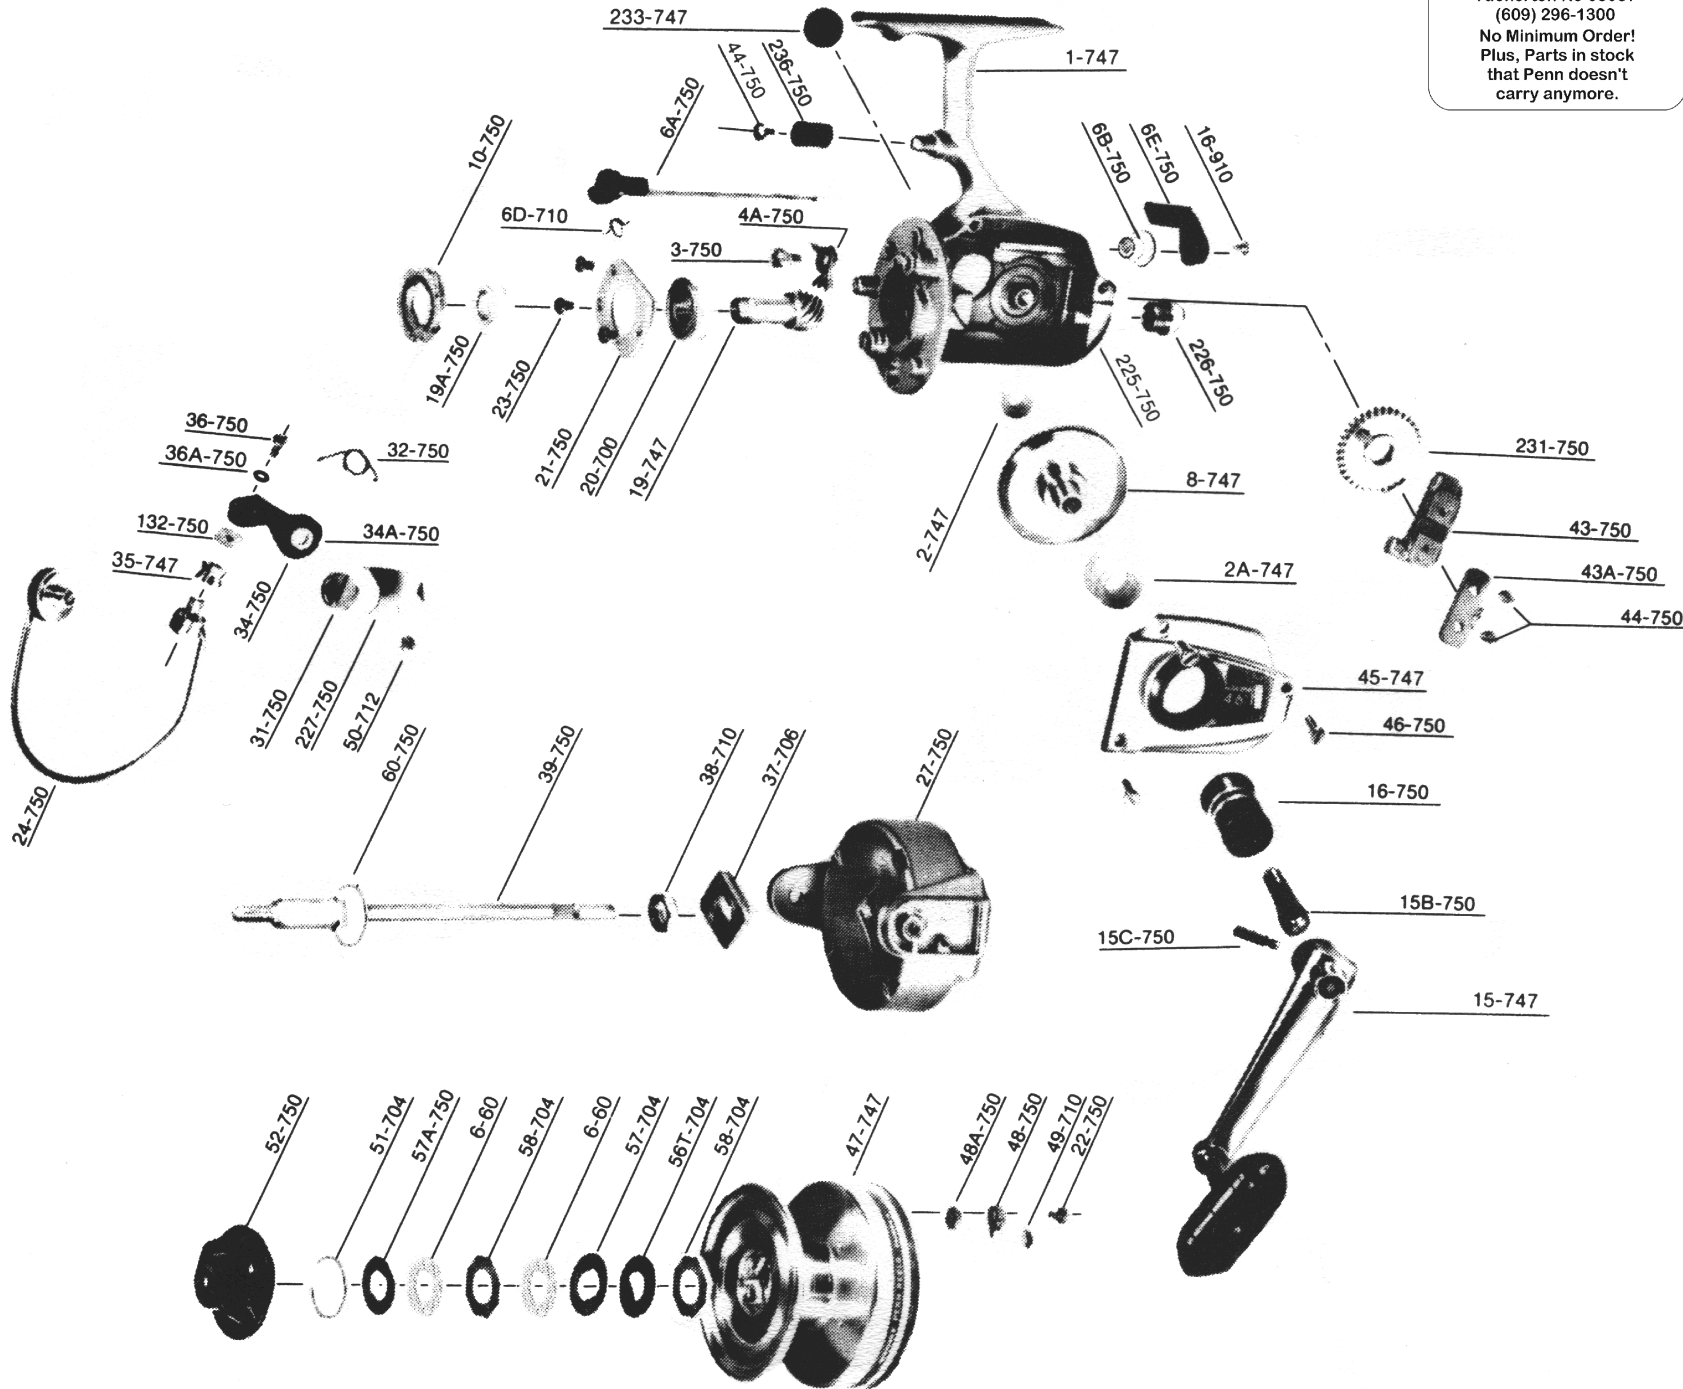

PARTS LIST FOR MODEL 747

www.PENNparts.com

Scott's Bait & Tackle

Penn Parts Dept.
945 Radio Road
Tuckerton NJ 08087
(609) 296-1300

No Minimum Order!
Plus, Parts in stock
that Penn doesn't
carry anymore.

Penn Reel Parts list for:

Model: 747

KEY PART			KEY PART		
NO	NO.	DESCRIPTION	NO	NO.	DESCRIPTION
1	1-747	HOUSING	35	35-747	LINE ROLLER
2	2-747	BEARING, HOUSING	36	36-750	BAIL STUD SCREW
2A	2A-747	BEARING, COVER PLATE	36A	36A-750	BAIL STUD SCREW WASHER
3	3-750	DOG SCREW	37	37-706	ROTOR WASHER
4A	4A-750	SILENT	38	38-704	ROTOR NUT
6	6-60	DRAG WASHER HT 100	39	39-750	CROSSWIND SHAFT
6A	6A-750	ECCENTRIC	43	43-750	CROSSWIND BLOCK
6B	6B-750	ECCENTRIC LINER	43A	43A-750	CROSSWIND BLOCK PLATE
6D	6D-710	ECCENTRIC SPRING	44	44-750	CROSSWIND BLOCK SCREW
6E	6E-750	ANTI-REVERSE LEVER	45	45-747	HOUSING COVER
8	8-747	MAIN GEAR	46	46-750	HOUSING COVER SCREW
10	10-750	RATCHET	47	47-747	SPOOL (COMPLETE)
15	15-747	HANDLE	48	48-750	CLICK TONGUE
15B	15B-750	STANDARD PIVOT	48A	48A-750	CLICK TONGUE WASHER
15C	15C-750	PIVOT SCREW	49	49-710	CLICK TONGUE SPRING
16	16-750	COLLAR	50	50-712	BAIL SPRING COVER SCREW
16A	16-910	ECCENTRIC SCREW	51	51-704	RETAINING RING
19	19-747	PINION	52	52-750	DRAG KNOB
19A	19A-750	PINION SPACER	56T	56T-704	DRAG WASHER
20	20-700	BEARING	57	57-704	DRAG WASHER (KEYED) SMALL DIA
21	21-750	BEARING COVER	57A	57A-750	DRAG WASHER (KEYED) LARGE DIA
22	22-750	TRIP BUMPER SCREW	58	58-704	DRAG WASHER (OCTAGON)
23	23-750	BEARING COVER SCREW	60	60-750	THRUST WASHER
24	24-750	BAIL WIRE	132	132-750	ROLLER WASHER
27	27-750	ROTOR CUP	225	225-750	CROSSWIND SHAFT BUSHING
31	31-750	BAIL ARM SCREW	227	227-750	BAIL SPRING COVER
32	32-750	BAIL ARM SPRING	231	231-750	CROSSWIND GEAR
34	34-750	BAIL ARM	233	233-747	PLUG, HOUSING
34A	34A-750	BAIL ARM BUSHING	236	236-750	TRIP BUMPER

NOTE: Many of www.pennparts.com schematics include changes that were either made by Penn, or errors found and corrected by our parts dept.