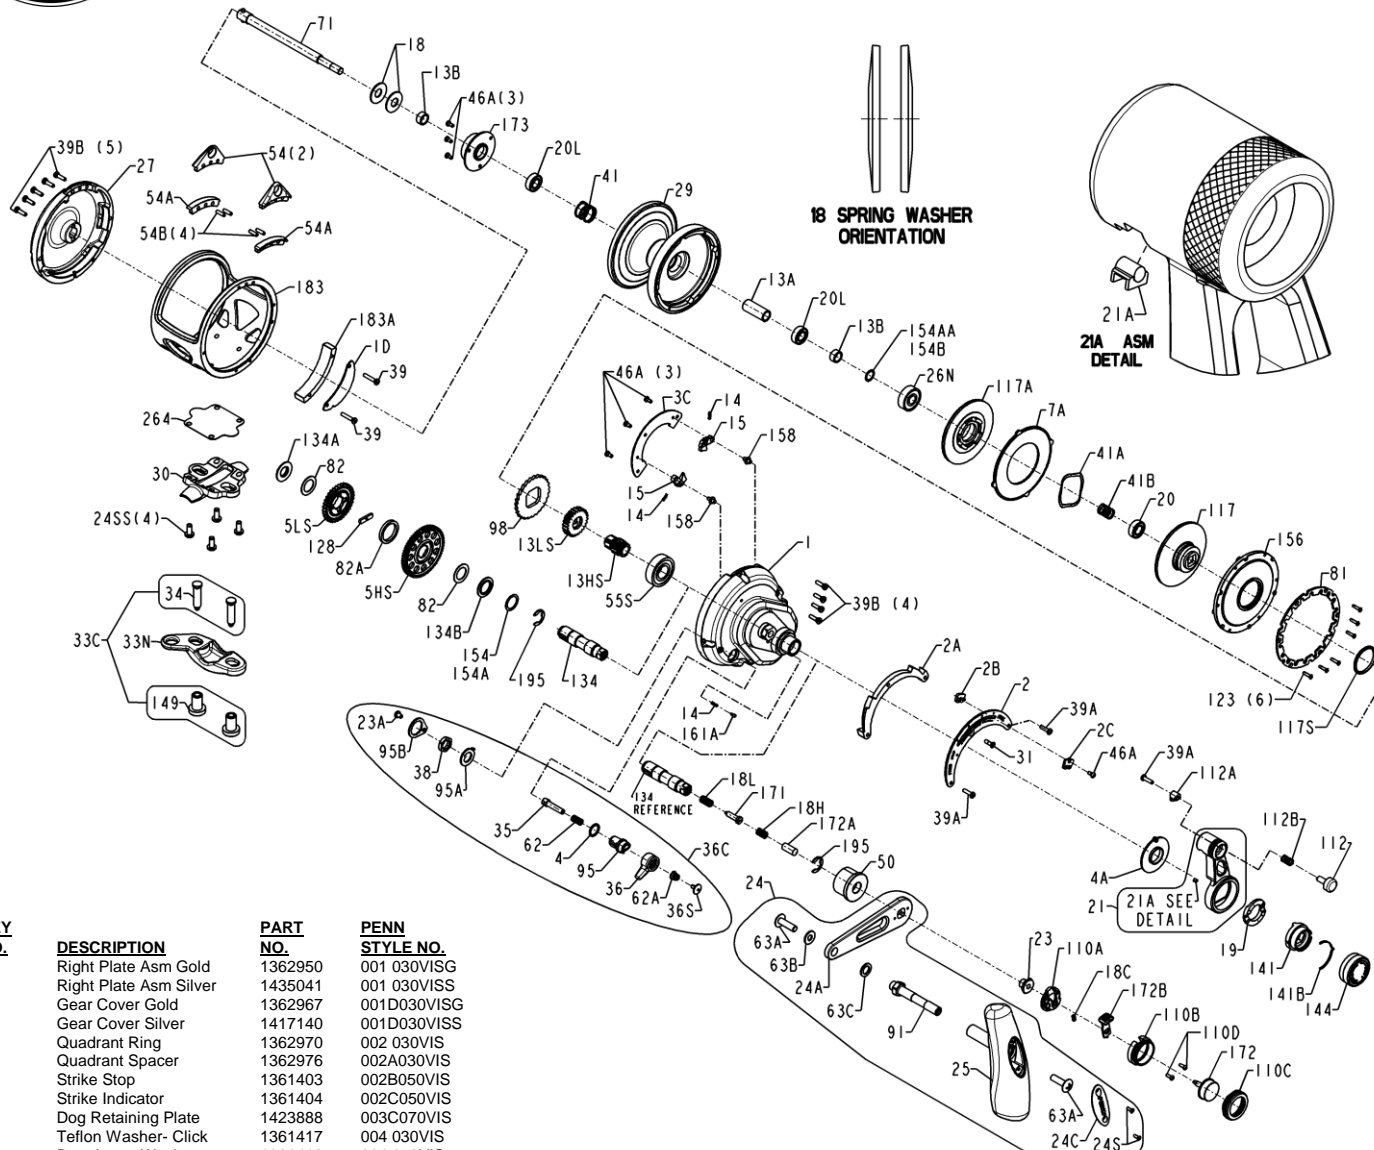

MODELS 20VISX, Gold, 1370778 and 20VISXS, Silver, 1419230

KEY NO.

DESCRIPTION

1	Right Plate Asm Gold
1	Right Plate Asm Silver
1D	Gear Cover Gold
1D	Gear Cover Silver
2	Quadrant Ring
2A	Quadrant Spacer
2B	Strike Stop
2C	Strike Indicator
3C	Dog Retaining Plate
4	Teflon Washer- Click
4A	Drag Lever Washer
5HS	Main Gear- High Speed
5LS	Main Gear- Low Speed
7A	Drag Washer- Metal
13A	Spool Spacer Tube
13B	Spool Spacer (2 req)
13HS	Pinion- High Speed
13LS	Pinion- Low Speed
14	Spring (3 req)
15	Dog (2 req)
18	Spring Washer (2 req)
18C	Shifter Spring
18H	Shift Spring- Heavy
18L	Shift Spring- Light

PART NO.

1362950
1435041
1362967
1417140
1362970
1362976
1361403
1361404
1423888
1361417
1361418
1362978
1362979
1362988
1362952
1361364
1362955
1362956
1181406
1423959
1361385
1181632
1265002
1265003

PENN STYLE NO.

001 030VISG
001 030VISS
001D030VISG
001D030VISS
002 030VIS
002A030VIS
002B050VIS
002C050VIS
003C070VIS
004 030VIS
004 050VIS
005 030VISHS
005 030VISLS
007A030VIS
013A020VISX
013B050VIS
013 030VISHS
013 030VISLS
014 535
015 070VIS
018 050VIS
018C015KG
018H30SLD2
018L30SLD2

KEY NO.

DESCRIPTION

19	Drag Cam
20	Bearing
20L	Bearing (2 req)
21	Drag Lever Asm Gold
21	Drag Lever Asm Silver
21A	Drag Lever Guide
23	Screw- Handle
23A	Screw- Click Retaining Plate
24	Handle Assembly
24A	Handle Arm
24C	Knob Cap
24S	Screw-Knob Cap (2 req)
24SS	Screw- Stand (4 req)

PART NO.

1361387
1181792
1233759
1362968
1417129
1361392
1361394
1181953
1379677
1361395
1361396
1362971
1239042

PENN STYLE NO.

019 050VIS
020 722
020L722
021 030VISG
021 030VISS
021A050VIS
023 050VIS
023 750
024 050VIS
024 050VIS-1
024C050VIS
024S050VIS
024S525MAG2

KEY NO.

DESCRIPTION

PART NO.

1361398
1182146
1362972
1435050
1362973
1436650
1361406
1361407
1182770
1191619
1182792
1361408
1361409
1380099
1361410
1183157
1229974
1361411
1361412
1361414
1361415
1361416
1183585
1362977
1362980
1239041
1361422
1435255
1184022
1361425
1184056
1361426
1411589
1362982
1362989
1265070
1265071
1361435
1361436
1184311
1184312
1361437
1360907
1360908
1362945
1361350
1361351
1361352
1361353
1362946
1362948
1361358
1361359
1265084
1280750
1265086
1265087
1361367
1395581
1361369
1184703
1265092
1306668
1223805
1192350
1362957
1361374
1265098
1265101
1362958
1192378
1389390
1361381
1362962
1428273
1362965
1428281
1184955
1192542

PENN STYLE NO.